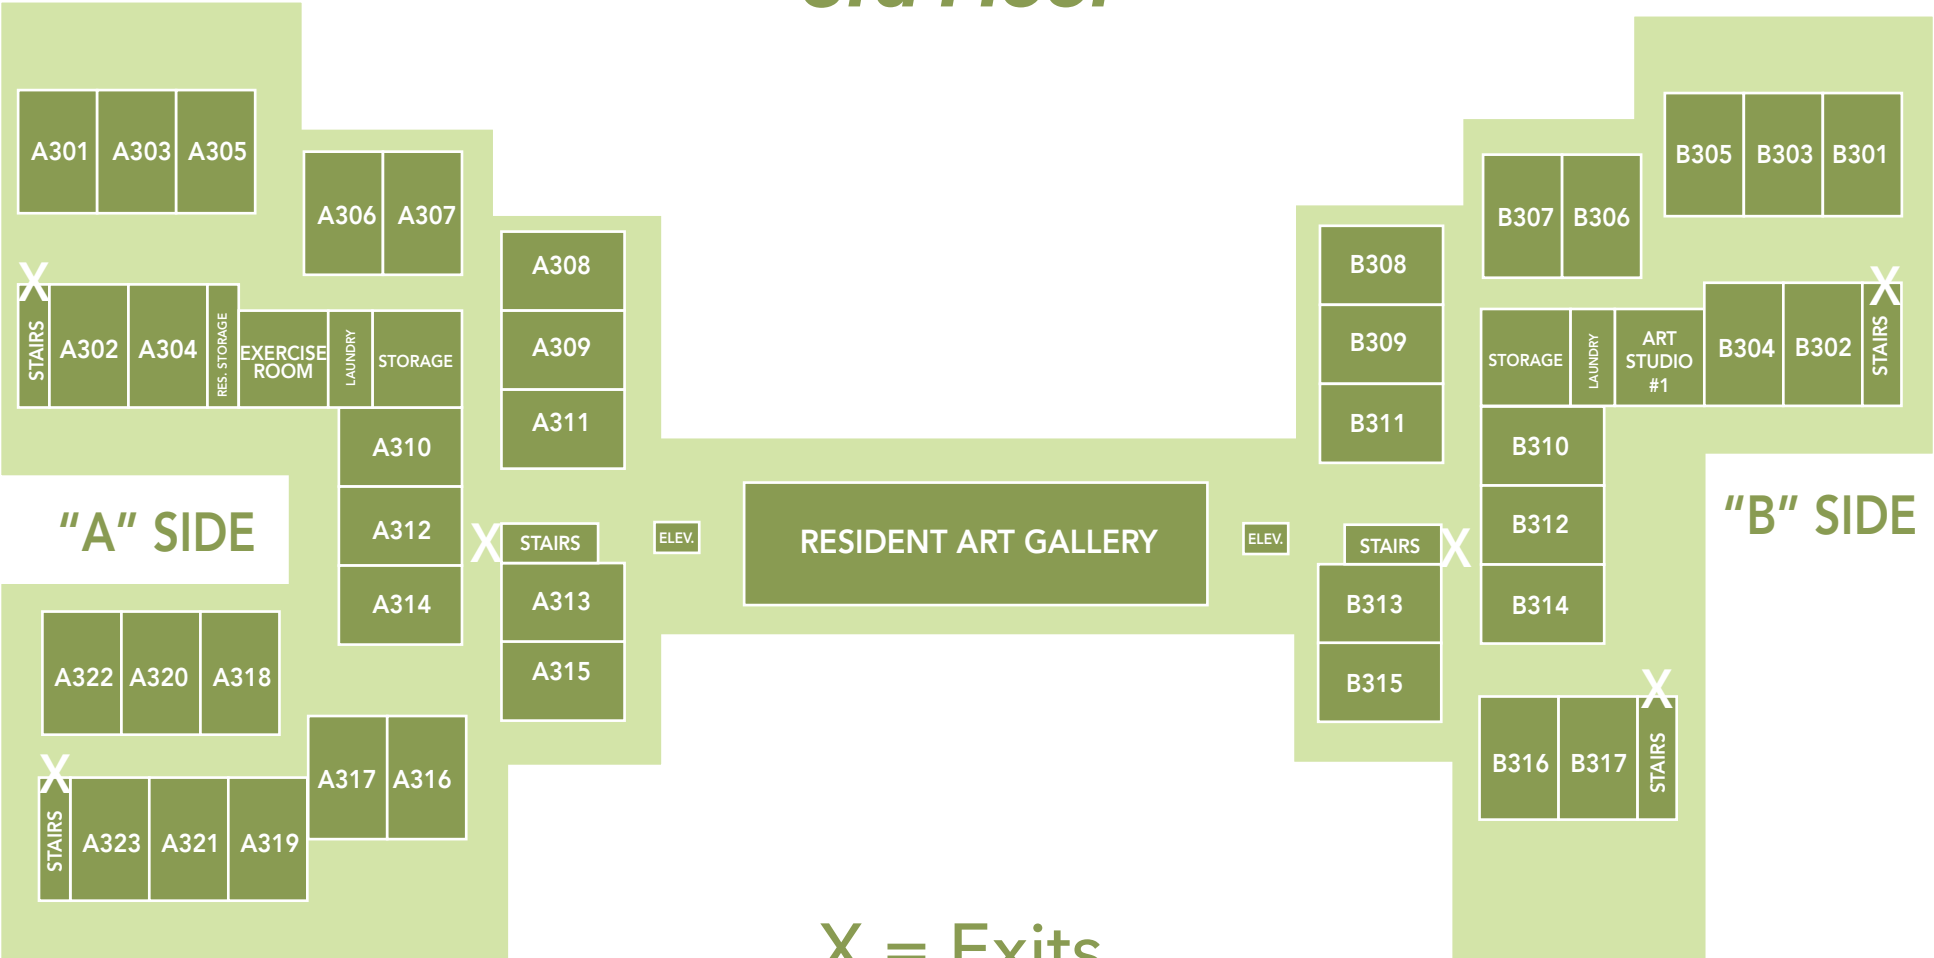

A Senior Living Community

Creekside Village

"A" WING

ENTRANCE

"B" WING

PARKING

PARKING

Erickson Ave.

1st Floor

X = Exits

On This Floor:

Mini Market/Store

Dining Room

Private Dining Room

Billiards Room

Front Office

Housekeeping

2nd Floor

X = Exits

On This Floor:

Game Room

Beauty Salon

Upstairs Lobby

Social Room

Library

Art Studio #2

3rd Floor

X = Exits

On This Floor:

Exercise Room
Art Studio #1

Resident Art Gallery