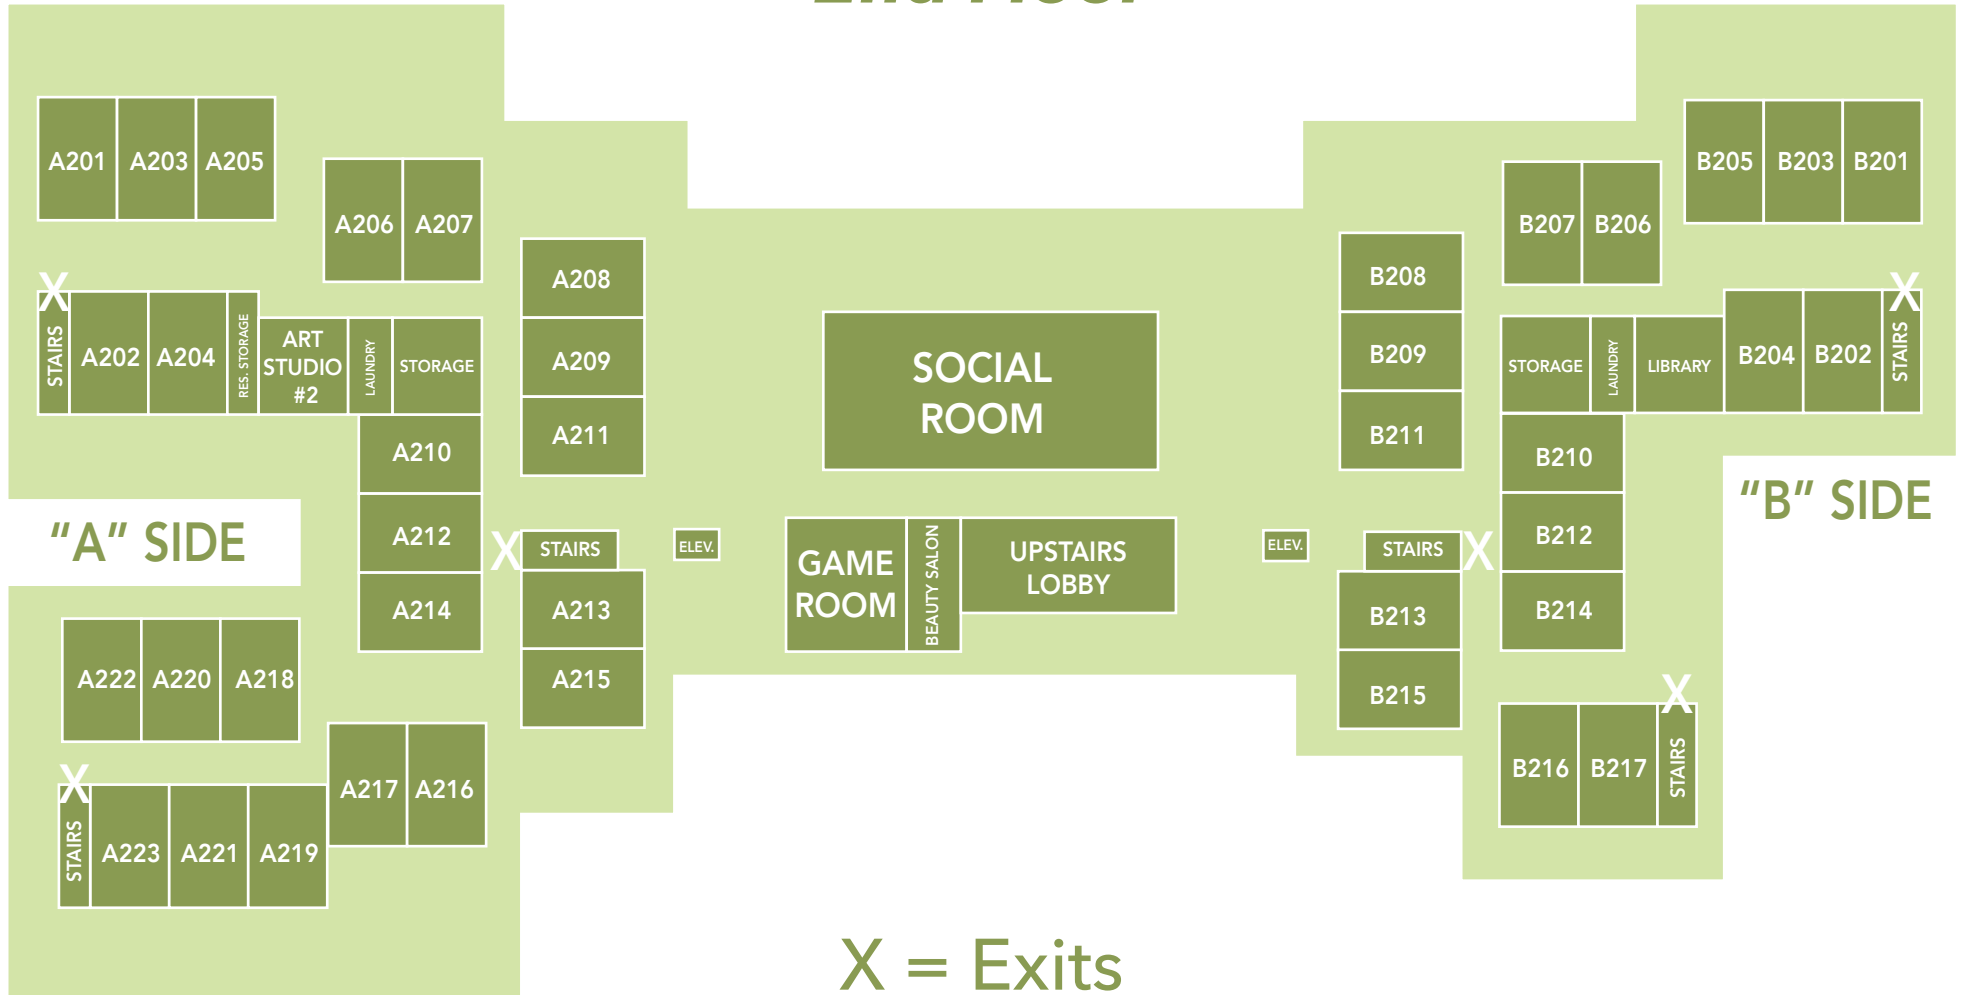

A Senior Living Community

Creekside Village

"A" WING

ENTRANCE

"B" WING

PARKING

PARKING

Erickson Ave.

1st Floor

X = Exits

On This Floor:

Mini Market/Store

Dining Room

Private Dining Room

Billiards Room

Front Office

Housekeeping

2nd Floor

X = Exits

On This Floor:

Game Room

Beauty Salon

Upstairs Lobby

Social Room

Library

Art Studio #2

3rd Floor

X = Exits

On This Floor:

Exercise Room
Art Studio #1

Resident Art Gallery