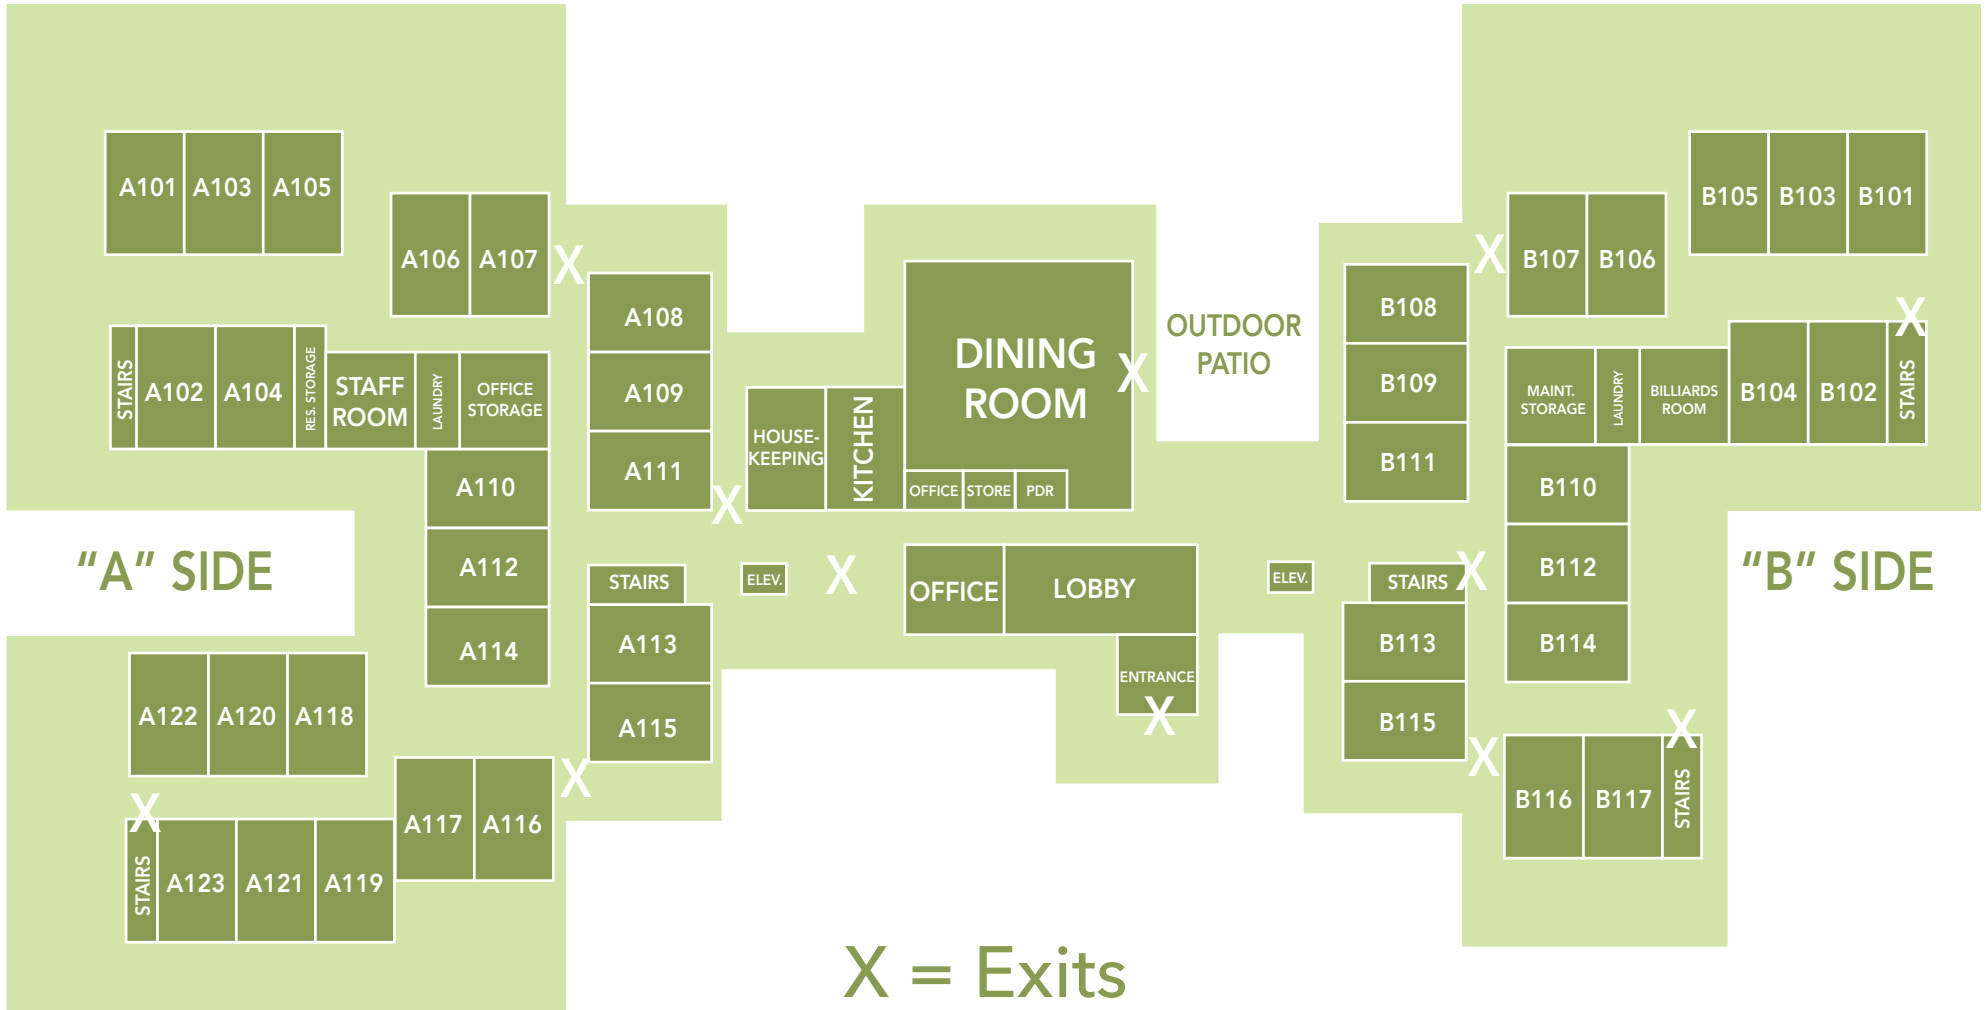

A Senior Living Community

Creekside Village

"A" WING

ENTRANCE

"B" WING

PARKING

PARKING

Erickson Ave.

1st Floor

X = Exits

On This Floor:

Mini Market/Store

Dining Room

Private Dining Room

Billiards Room

Front Office

Housekeeping

2nd Floor

X = Exits

On This Floor:

Game Room

Beauty Salon

Upstairs Lobby

Social Room

Library

Art Studio #2

3rd Floor

X = Exits

On This Floor:

Exercise Room
Art Studio #1

Resident Art Gallery