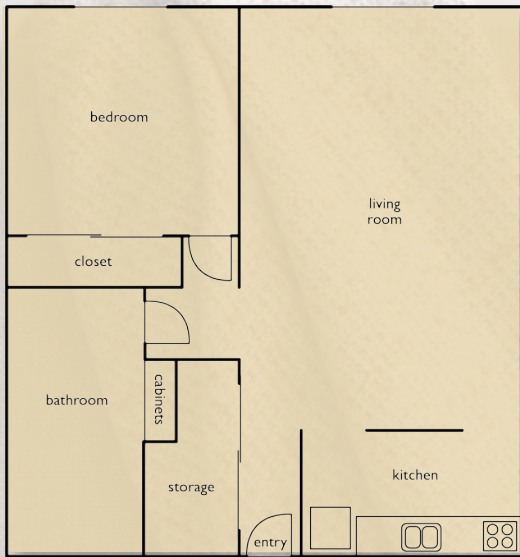

AMENITIES

SCAN ME

Surfwood Manor

4545 SW Highway 101 | Lincoln City, Oregon 97367
P:(541) 996-3477 | surfwoodmanor@cresapts.com

surfwoodmanor.com

WELCOME HOME

DISCOVER YOUR IDEAL SPACE

Welcome to Surfwood Manor Apartments, where comfort meets convenience in our spacious apartment floor plans! Offering a thoughtful selection of one and two-bedroom layouts, each design maximizes living space and natural light to create a cozy and inviting atmosphere.