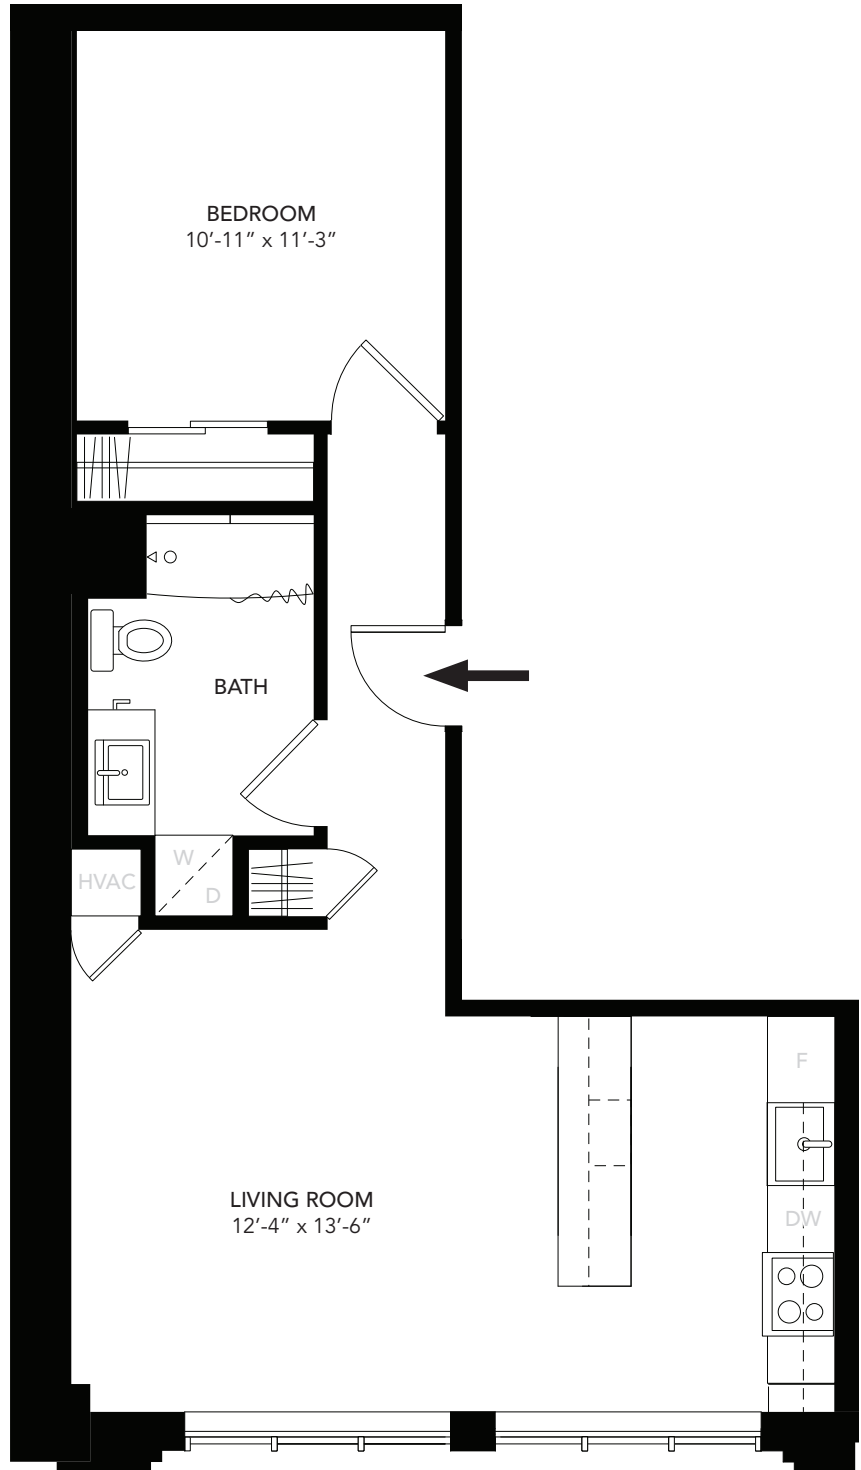

THE AUGUSTUS

Unit Type	1 Bed, 1 Bath
Floors	1 - 4
Area	615 SF

FLOOR PLAN

OVERVIEW FLOORS 1 - 4