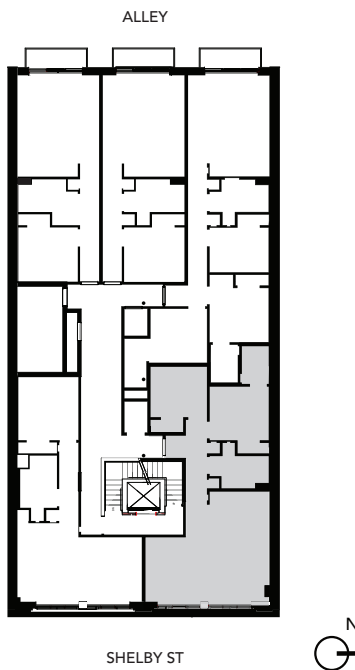

## THE BENNETT

Unit Type	2 Bed, 2 Bath
Floors	1 - 4
Area	875 SF

## FLOOR PLAN

## OVERVIEW FLOORS 1 - 4

All designs, plans, specifications, sizes, features, dimensions, materials and prices are for graphic representation only and are subject to change without notice. Rooms, dimensions and square footage are only approximations and are representative only and the Developer/ Owner reserves the right, without notice or approval to make changes and substitutions to or remove features, materials, appliances and equipment itemized herein. E. & O.E. April 2019.