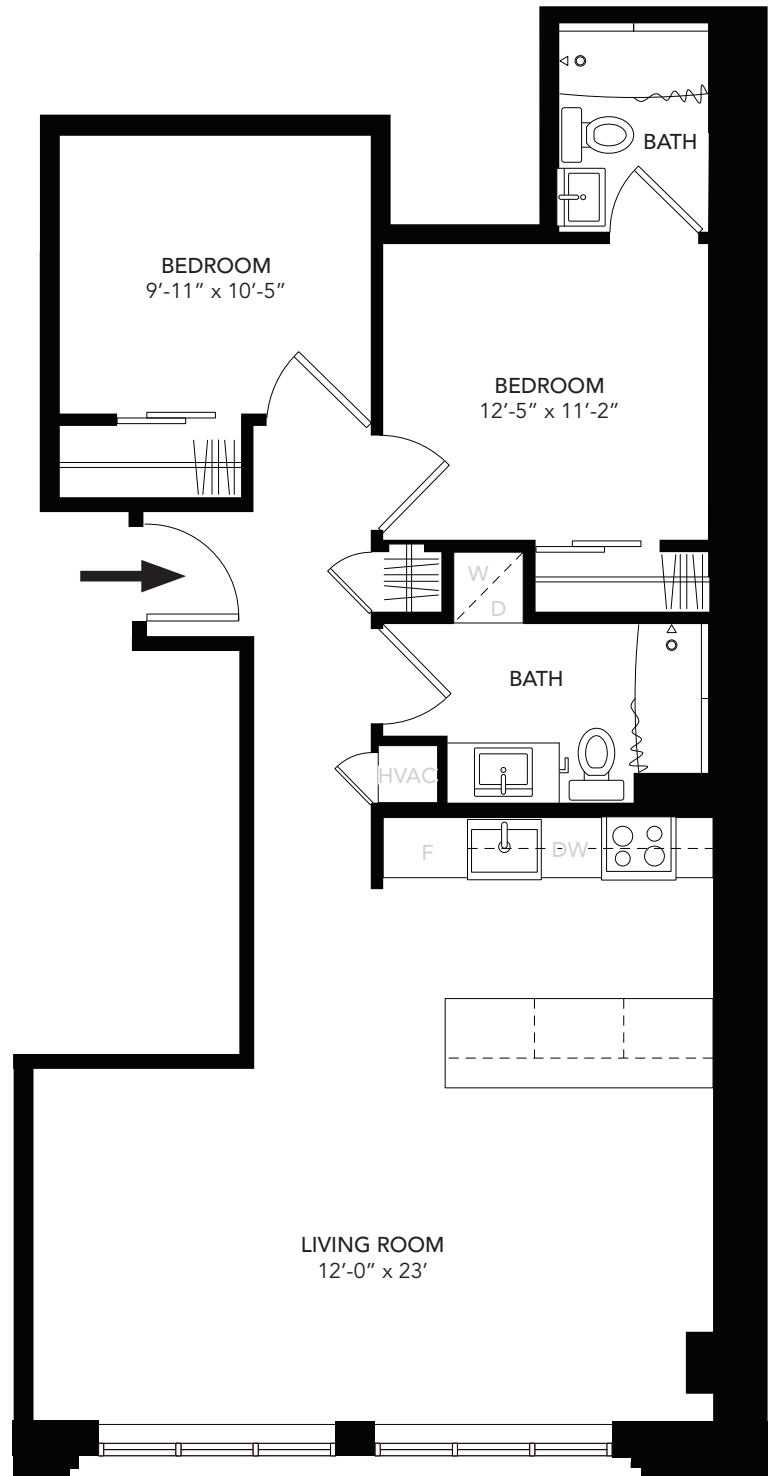

## THE BENNETT

Unit Type	2 Bed, 2 Bath
Floors	1 - 4
Area	875 SF

## FLOOR PLAN

## OVERVIEW FLOORS 1 - 4

All designs, plans, specifications, sizes, features, dimensions, materials and prices are for graphic representation only and are subject to change without notice. Rooms, dimensions and square footage are only approximations and are representative only and the Developer/ Owner reserves the right, without notice or approval to make changes and substitutions to or remove features, materials, appliances and equipment itemized herein. E. & O.E. April 2019.