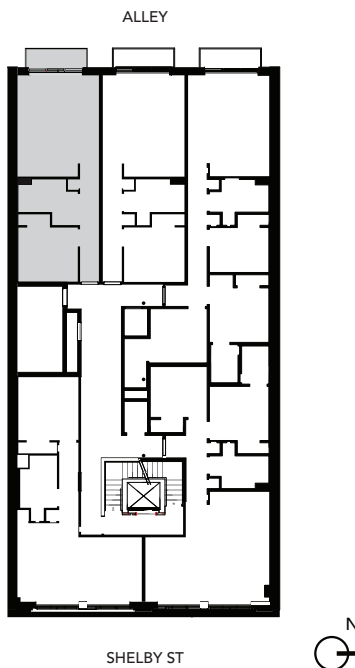

## THE CAPITOL

Unit Type	1 Bed, 1 Bath
Floors	1 - 4
Area	580 SF

## OVERVIEW FLOORS 1 - 4

## FLOOR PLAN