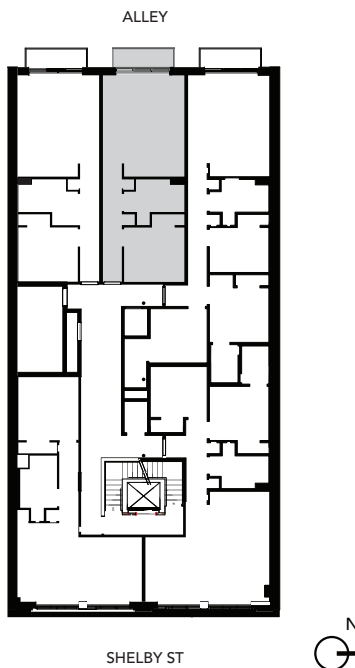

## THE DETROITER

Unit Type	1 Bed, 1 Bath
Floors	1 - 4
Area	595 SF

## OVERVIEW FLOORS 1 - 4

## FLOOR PLAN