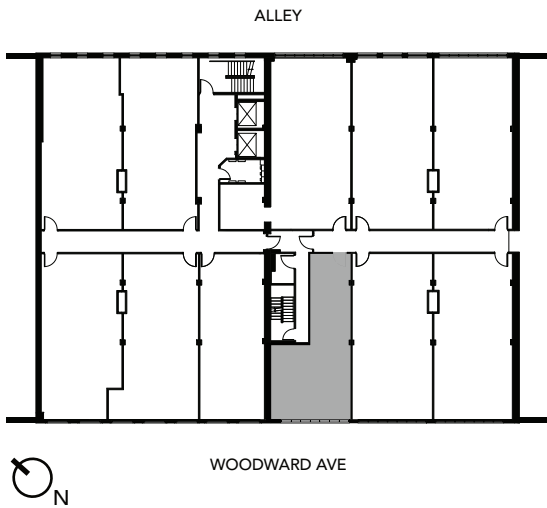

## THE BELA - UNIT 208

Unit Type	Studio, 1 Bath
Floors	2 - 6
Area	660 SF

Note: All measurements and square footage are approximate.

## FLOOR PLAN