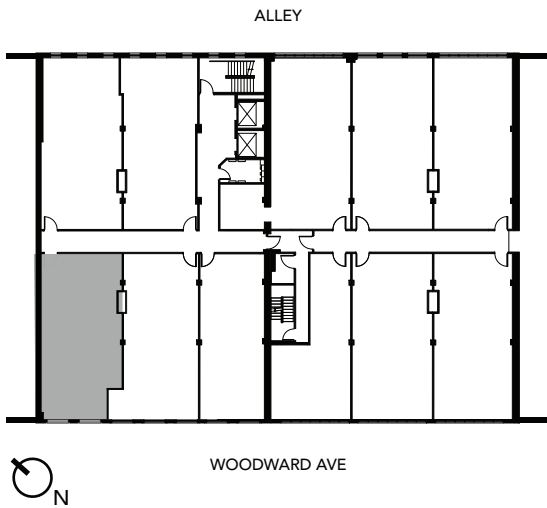

## THE CHANDLER - UNIT 202

Unit Type	1 Bed, 1 Bath
Floors	2 - 6
Area	880 SF

Note: All measurements and square footage are approximate.

## FLOOR 2

## FLOOR PLAN