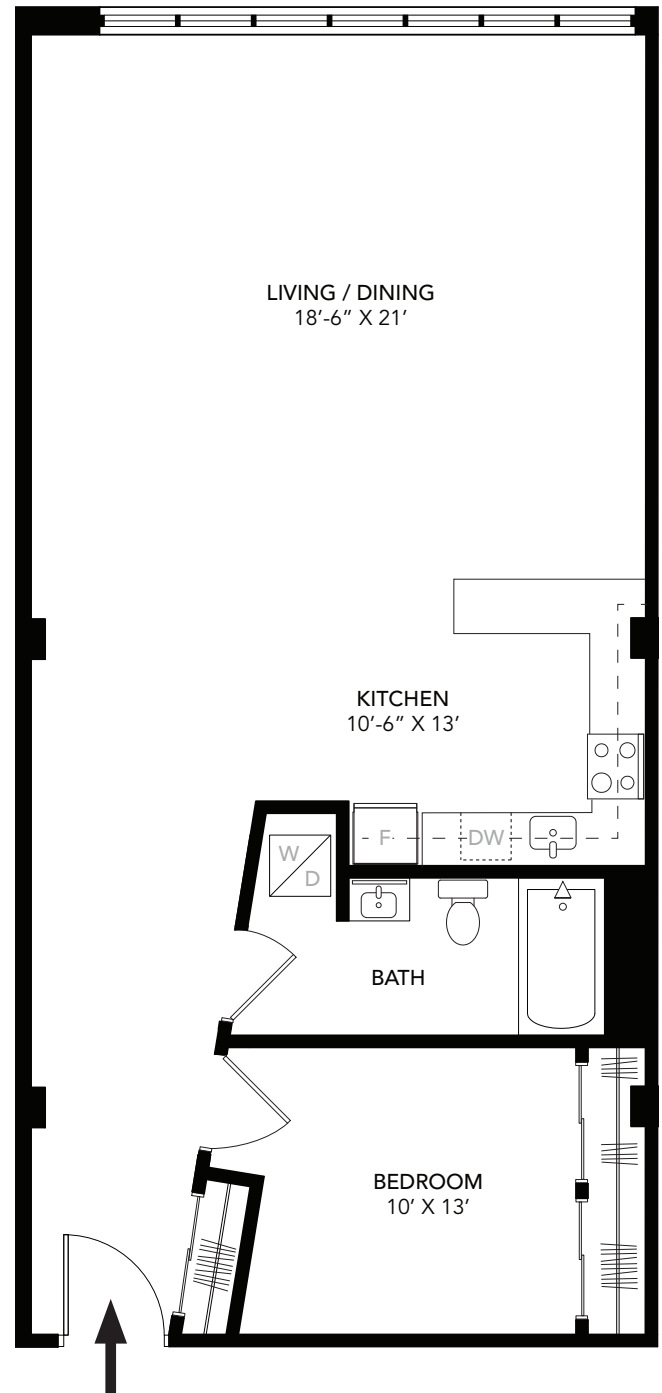

THE ELMWOOD - UNIT 210

Unit Type	1 Bed, 1 Bath
Floors	2 - 6
Area	920 SF

Note: All measurements and square footage are approximate.

OVERVIEW

FLOOR 2

FLOOR PLAN

THE ELMWOOD - UNIT 212

Unit Type	1 Bed, 1 Bath
Floors	2 - 6
Area	920 SF

Note: All measurements and square footage are approximate.

OVERVIEW

FLOOR 2

FLOOR PLAN

THE ELMWOOD - UNIT 610

Unit Type	1 Bed, 1 Bath
Floors	6 - 7
Area	930 SF

Note: All measurements and square footage are approximate.

OVERVIEW FLOOR 6

FLOOR PLAN

FLOOR 7