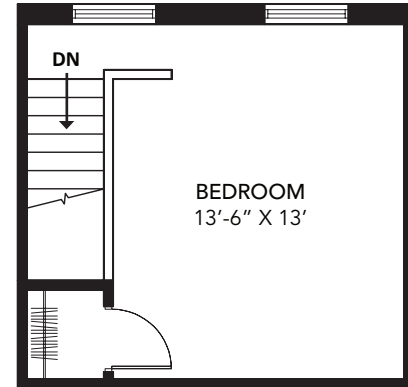

THE ELMWOOD - UNIT 210

Unit Type	1 Bed, 1 Bath
Floors	2 - 6
Area	920 SF

Note: All measurements and square footage are approximate.

OVERVIEW

FLOOR 2

FLOOR PLAN

THE ELMWOOD - UNIT 212

Unit Type	1 Bed, 1 Bath
Floors	2 - 6
Area	920 SF

Note: All measurements and square footage are approximate.

OVERVIEW

FLOOR 2

FLOOR PLAN

THE ELMWOOD - UNIT 610

Unit Type	1 Bed, 1 Bath
Floors	6 - 7
Area	930 SF

Note: All measurements and square footage are approximate.

OVERVIEW FLOOR 6

FLOOR PLAN

FLOOR 7