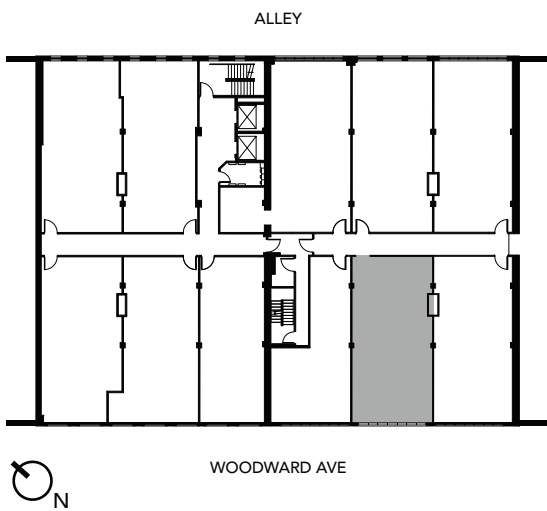

THE ELMWOOD - UNIT 210

Unit Type	1 Bed, 1 Bath
Floors	2 - 6
Area	920 SF

Note: All measurements and square footage are approximate.

OVERVIEW

FLOOR 2

FLOOR PLAN

THE ELMWOOD - UNIT 212

Unit Type	1 Bed, 1 Bath
Floors	2 - 6
Area	920 SF

Note: All measurements and square footage are approximate.

OVERVIEW

FLOOR 2

FLOOR PLAN

THE ELMWOOD - UNIT 610

Unit Type	1 Bed, 1 Bath
Floors	6 - 7
Area	930 SF

Note: All measurements and square footage are approximate.

OVERVIEW FLOOR 6

FLOOR PLAN

FLOOR 7