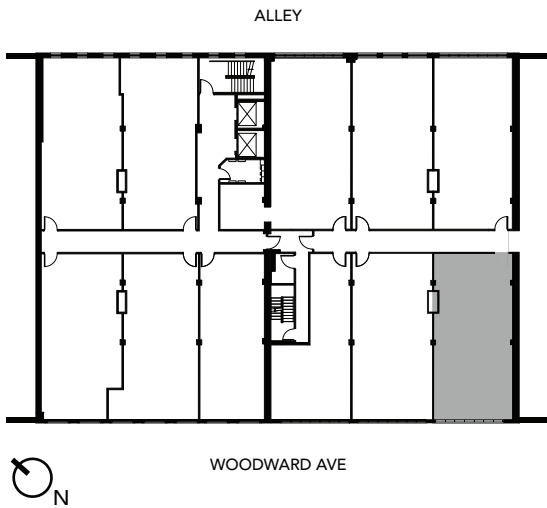

THE ELMWOOD - UNIT 210

Unit Type	1 Bed, 1 Bath
Floors	2 - 6
Area	920 SF

Note: All measurements and square footage are approximate.

OVERVIEW

FLOOR 2

FLOOR PLAN

THE ELMWOOD - UNIT 212

Unit Type	1 Bed, 1 Bath
Floors	2 - 6
Area	920 SF

Note: All measurements and square footage are approximate.

OVERVIEW

FLOOR 2

FLOOR PLAN

THE ELMWOOD - UNIT 610

Unit Type	1 Bed, 1 Bath
Floors	6 - 7
Area	930 SF

Note: All measurements and square footage are approximate.

OVERVIEW FLOOR 6

FLOOR PLAN

FLOOR 7