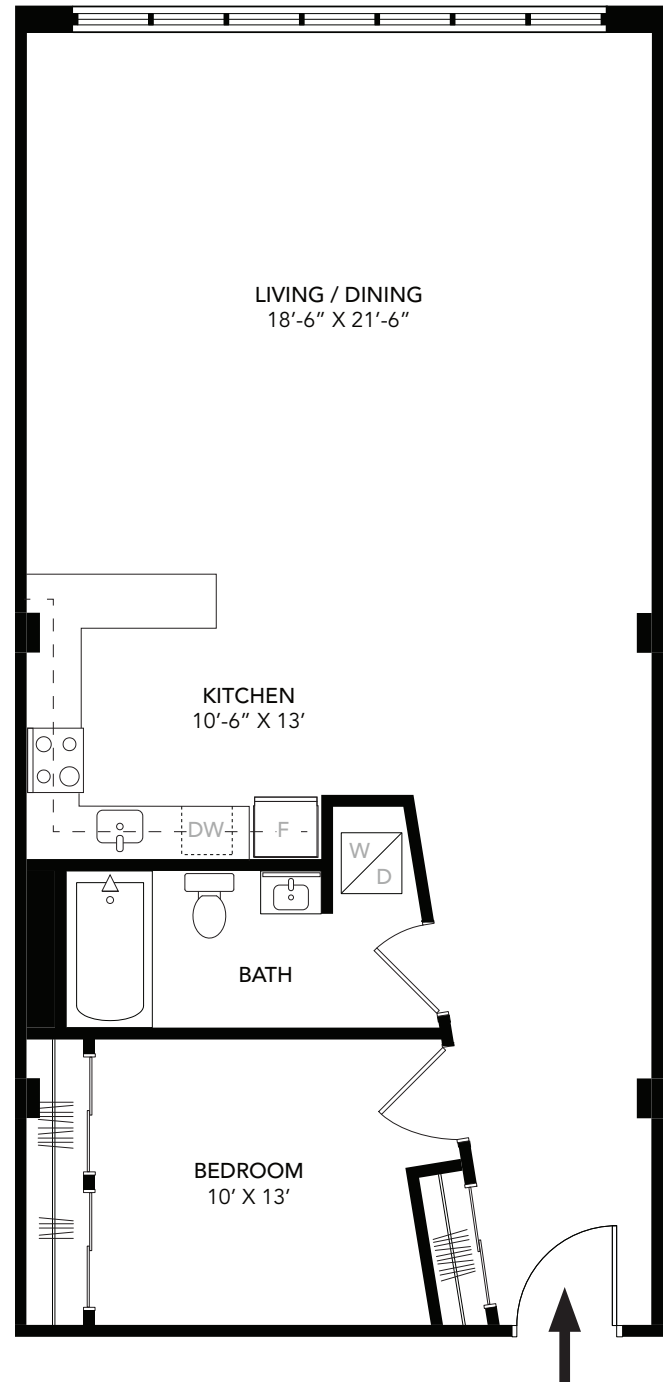

THE ELMWOOD - UNIT 210

Unit Type	1 Bed, 1 Bath
Floors	2 - 6
Area	920 SF

Note: All measurements and square footage are approximate.

OVERVIEW

FLOOR 2

FLOOR PLAN

THE ELMWOOD - UNIT 212

Unit Type	1 Bed, 1 Bath
Floors	2 - 6
Area	920 SF

Note: All measurements and square footage are approximate.

OVERVIEW

FLOOR 2

FLOOR PLAN

THE ELMWOOD - UNIT 610

Unit Type	1 Bed, 1 Bath
Floors	6 - 7
Area	930 SF

Note: All measurements and square footage are approximate.

OVERVIEW FLOOR 6

FLOOR PLAN

FLOOR 7