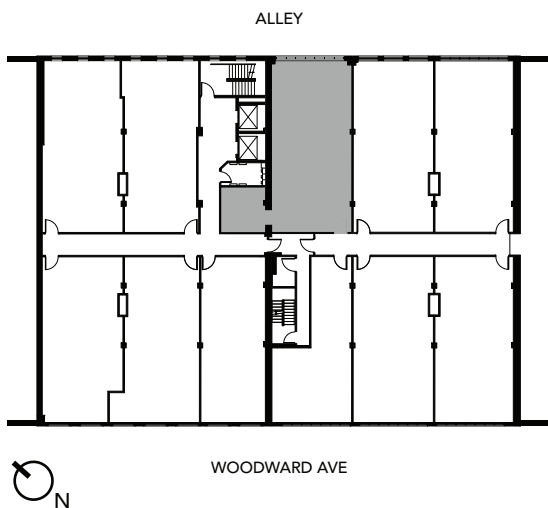

## THE HERBERT - UNIT 205

Unit Type	1 Bed, 1 Bath
Floors	2 - 6
Area	1,160 SF

Note: All measurements and square footage are approximate.

## FLOOR 2

## FLOOR PLAN