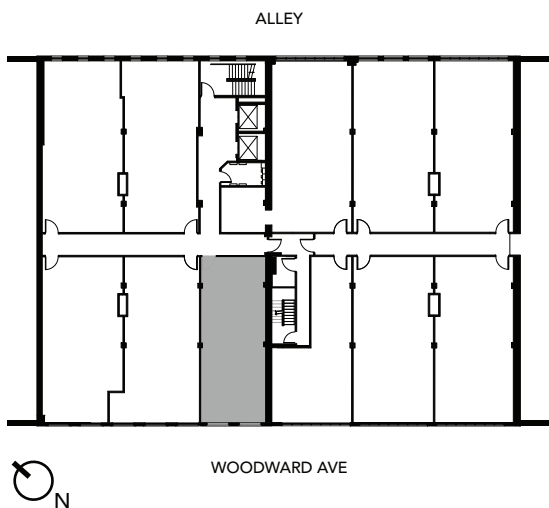

## THE SHERWOOD - UNIT 206

Unit Type	Studio, 1 Bath
Floors	2 - 6
Area	735 SF

Note: All measurements and square footage are approximate.

## FLOOR PLAN