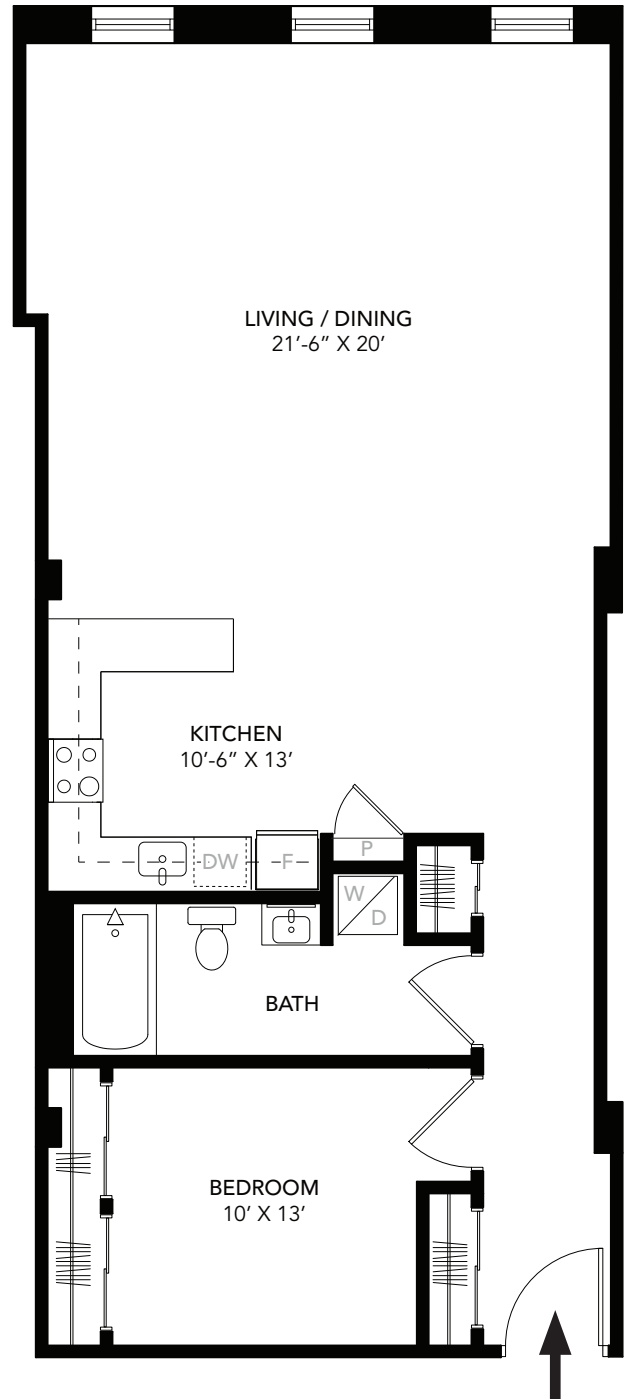

THE SKILLMAN - UNIT 201

Unit Type	1 Bed, 1 Bath
Floors	2 - 6
Area	1,010 SF

Note: All measurements and square footage are approximate.

OVERVIEW

FLOOR 2

FLOOR PLAN

THE SKILLMAN - UNIT 203

Unit Type	1 Bed, 1 Bath
Floors	2 - 6
Area	1,010 SF

Note: All measurements and square footage are approximate.

OVERVIEW

FLOOR 2

FLOOR PLAN

THE SKILLMAN - UNIT 207

Unit Type	1 Bed, 1 Bath
Floors	2 - 6
Area	1,010 SF

Note: All measurements and square footage are approximate.

OVERVIEW

FLOOR 2

FLOOR PLAN

THE SKILLMAN - UNIT 209

Unit Type	1 Bed, 1 Bath
Floors	2 - 6
Area	1,010 SF

Note: All measurements and square footage are approximate.

OVERVIEW

FLOOR 2

FLOOR PLAN