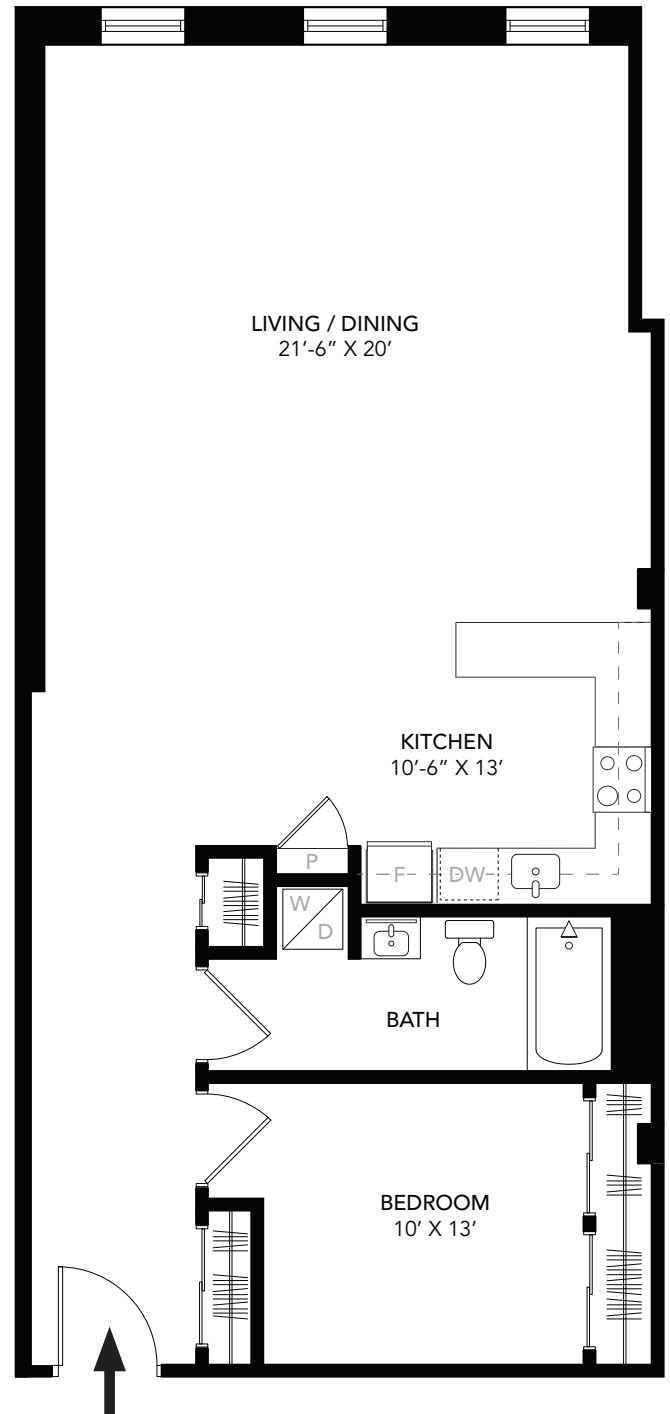

THE SKILLMAN - UNIT 201

Unit Type	1 Bed, 1 Bath
Floors	2 - 6
Area	1,010 SF

Note: All measurements and square footage are approximate.

OVERVIEW

FLOOR 2

FLOOR PLAN

THE SKILLMAN - UNIT 203

Unit Type	1 Bed, 1 Bath
Floors	2 - 6
Area	1,010 SF

Note: All measurements and square footage are approximate.

OVERVIEW

FLOOR 2

FLOOR PLAN

THE SKILLMAN - UNIT 207

Unit Type	1 Bed, 1 Bath
Floors	2 - 6
Area	1,010 SF

Note: All measurements and square footage are approximate.

OVERVIEW

FLOOR 2

FLOOR PLAN

THE SKILLMAN - UNIT 209

Unit Type	1 Bed, 1 Bath
Floors	2 - 6
Area	1,010 SF

Note: All measurements and square footage are approximate.

OVERVIEW

FLOOR 2

FLOOR PLAN