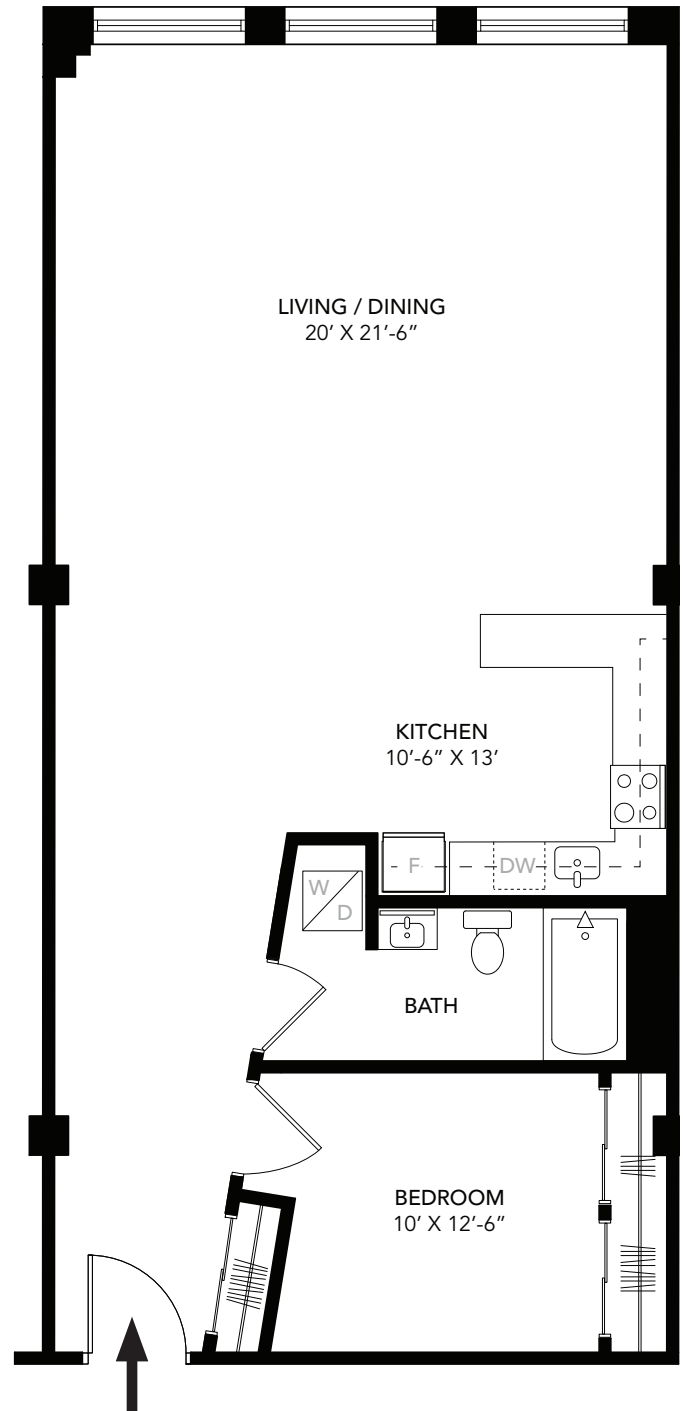

THE SKILLMAN - UNIT 201

Unit Type	1 Bed, 1 Bath
Floors	2 - 6
Area	1,010 SF

Note: All measurements and square footage are approximate.

OVERVIEW

FLOOR 2

FLOOR PLAN

THE SKILLMAN - UNIT 203

Unit Type	1 Bed, 1 Bath
Floors	2 - 6
Area	1,010 SF

Note: All measurements and square footage are approximate.

OVERVIEW

FLOOR 2

FLOOR PLAN

THE SKILLMAN - UNIT 207

Unit Type	1 Bed, 1 Bath
Floors	2 - 6
Area	1,010 SF

Note: All measurements and square footage are approximate.

OVERVIEW

FLOOR 2

FLOOR PLAN

THE SKILLMAN - UNIT 209

Unit Type	1 Bed, 1 Bath
Floors	2 - 6
Area	1,010 SF

Note: All measurements and square footage are approximate.

OVERVIEW

FLOOR 2

FLOOR PLAN