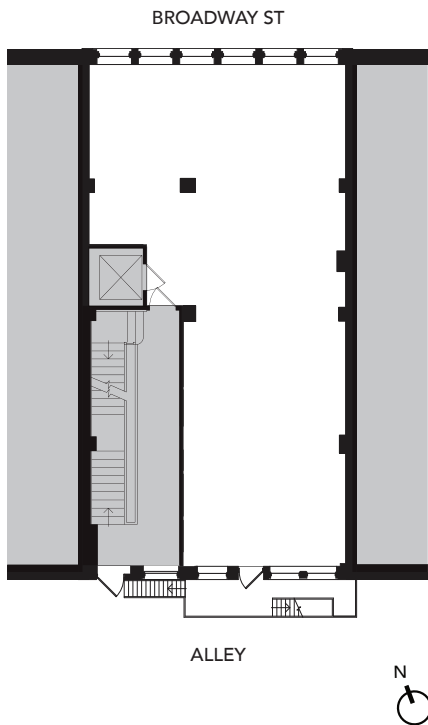

UNIT 4	
Unit Type	1 Bed, 1 Bath
Floor	2
Area	1,368 SF

OVERVIEW

FLOOR PLAN