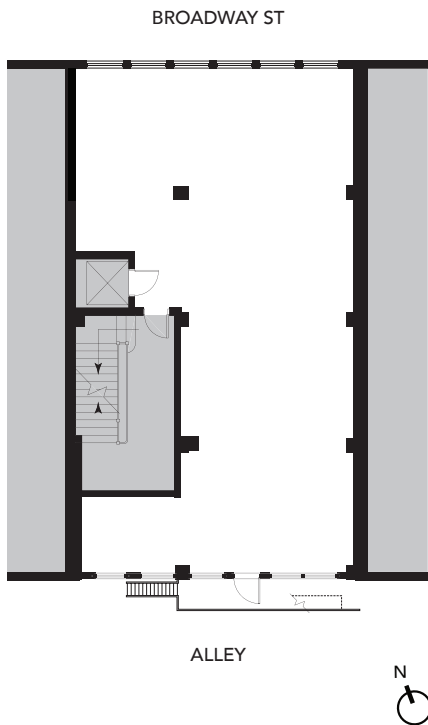

UNIT 2	
Unit Type	2 Bed, 2 Bath
Floor	4
Area	1,448 SF

OVERVIEW

FLOOR PLAN