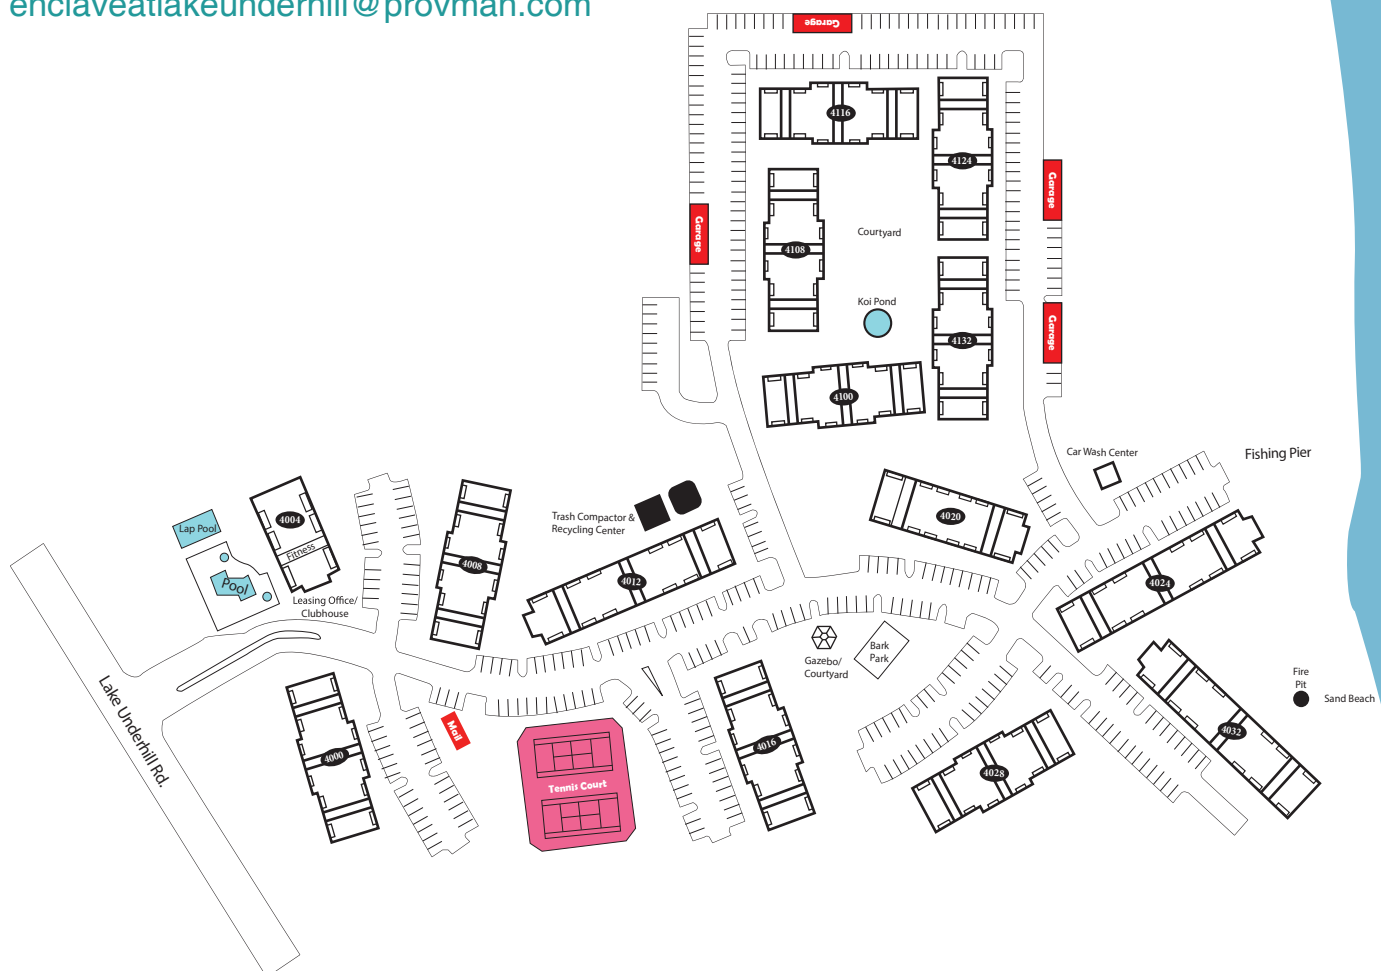

PROVIDENCE
MANAGEMENT
COMPANY, LLC

Managing to exceed expectations

ENCLAVE AT LAKE UNDERHILL

Leasing Office

4004 Lake Underhill Road
Orlando, FL 32803

Phone

407-894-0608

Email

enclaveatlakeunderhill@provman.com

www.rent-enclaveatlakeunderhill.com