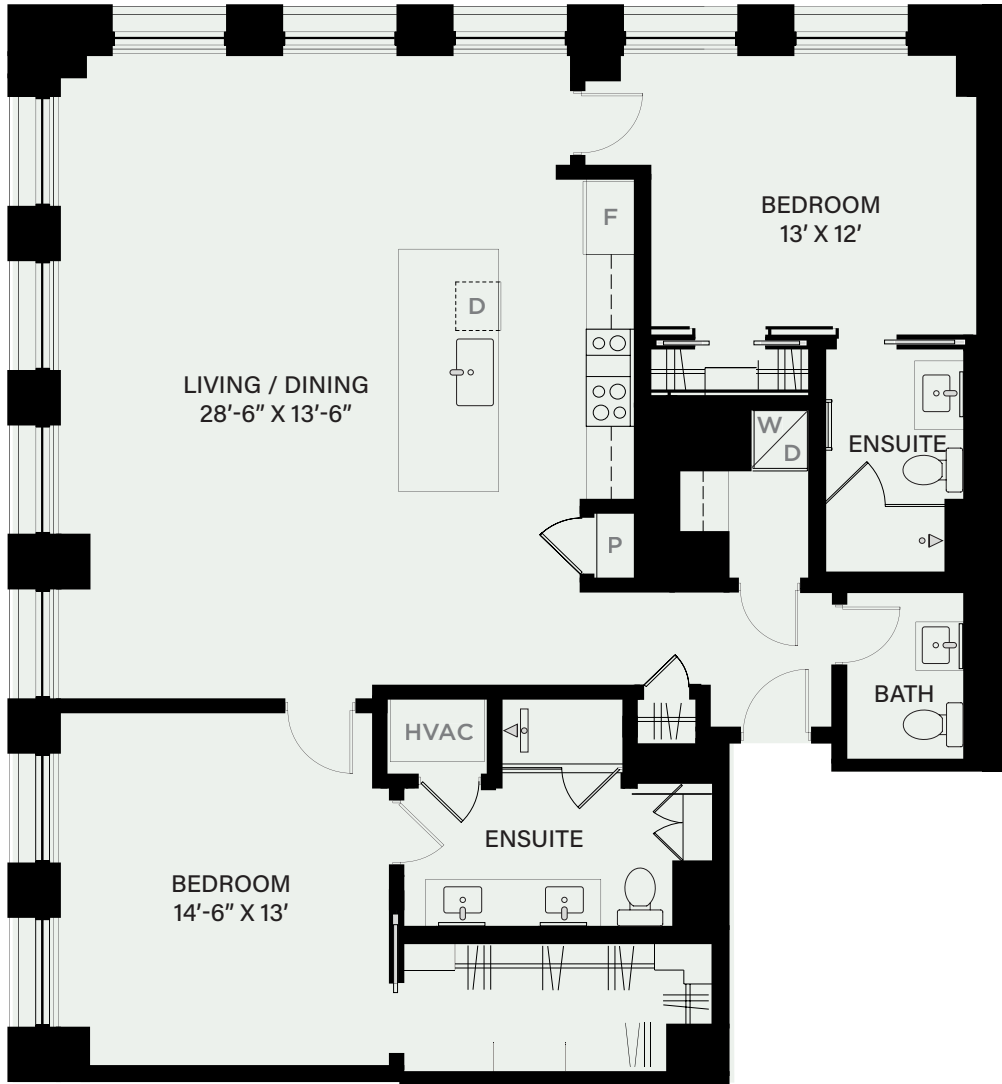

VINTON

MODEL	UNIT 01 (A)	
INFO	Type	Two-Bedroom
	Floors	2 - 11
	Area	1,400 SF
CONTACT	Info@VintonDetroit.com	
	844.434.0177	