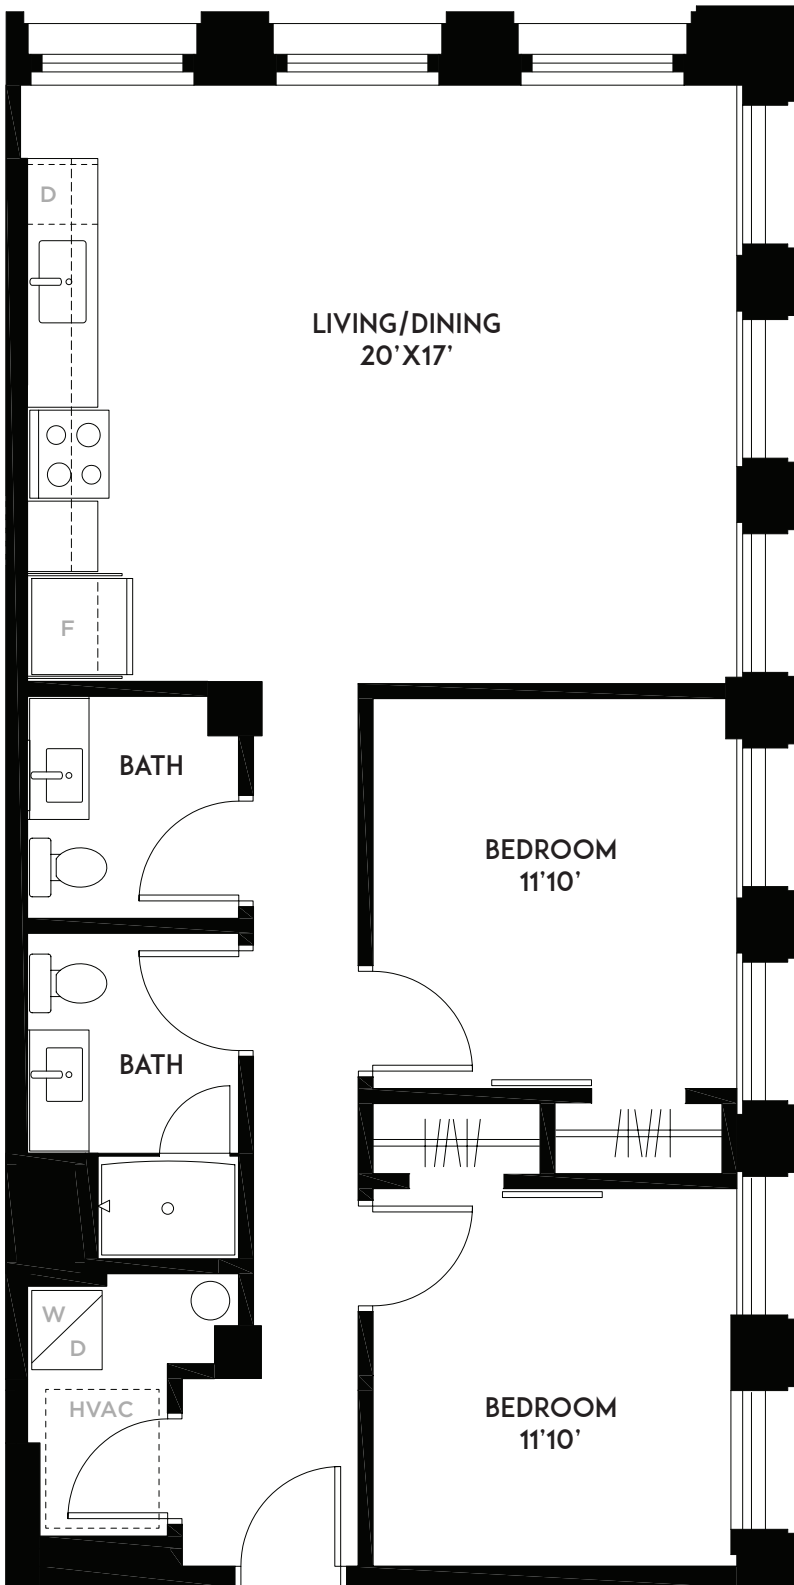

35 W

CAPITOL PARK APARTMENTS

MODEL C

35 WEST GRAND RIVER

FLOORS 3 - 10

2 BED

876 SF

INFO@35WDETROIT.COM