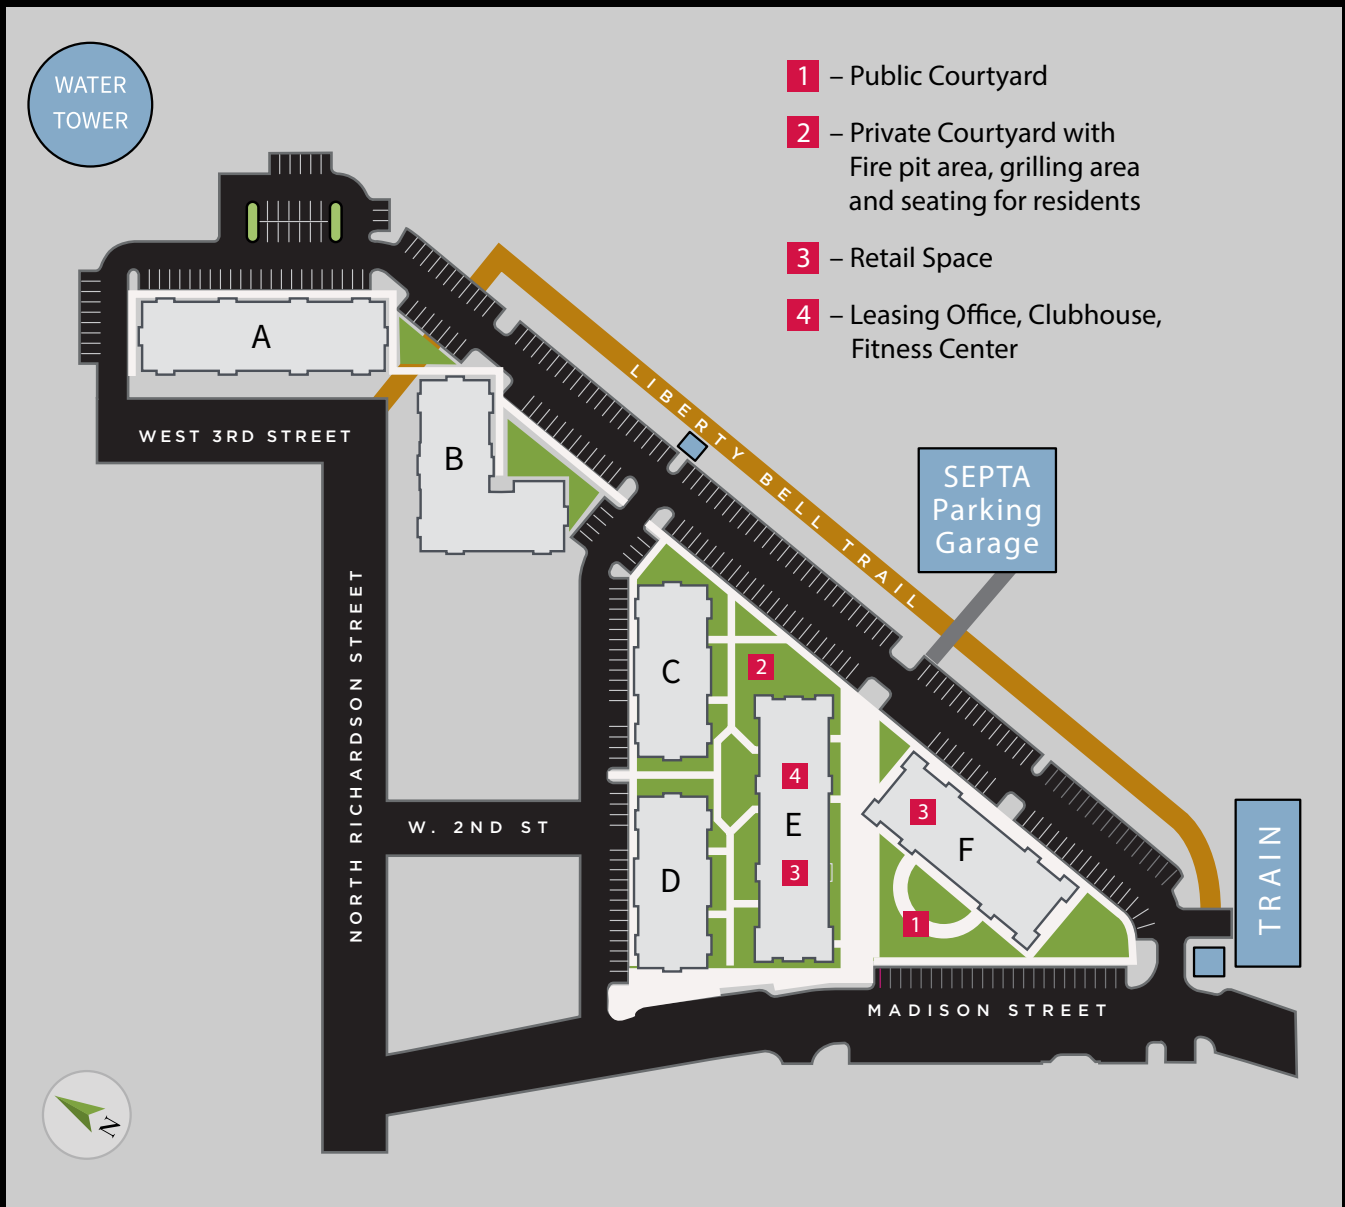

267.436.0360

325 Madison Street
Lansdale, PA 19446

lansdalestation@maglp.com

www.madisonlansdalestation.com

Find Us On