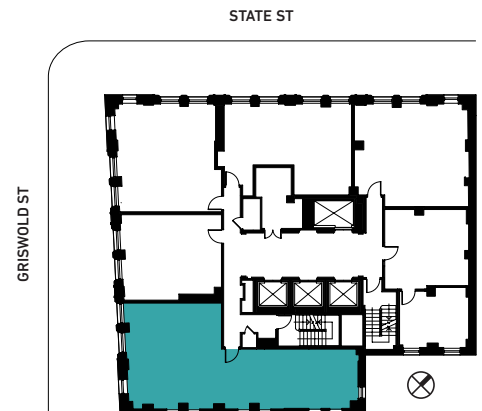

**UNIT TYPE**

2 Bedroom

**AREA**

932 SF

**COLLECTION + FLOOR(S)**

Griswold - 7-21

State - 22, 24-26

THESTOTTDETROIT.COM

833.693.9278

1150 GRISWOLD STREET, DETROIT

All designs, plans, specifications, sizes, features, dimensions, materials and prices are for graphic representation only and subject to change without notice. Rooms, dimensions and square footage are only approximations and are subject to change without notice. The features are representative only and the Developer/Owner reserves the right, without notice or approval, to make changes and substitutions to or remove features, materials, appliances and equipment itemized herein. E.&O.E. January 2018.