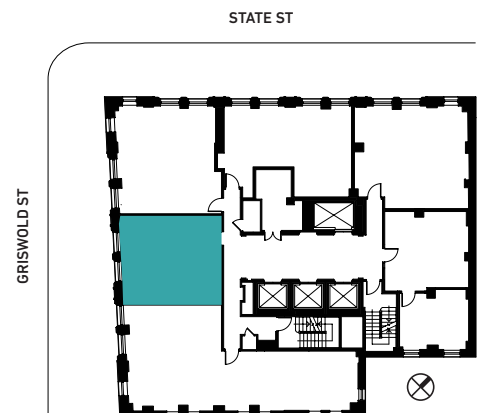

UNIT TYPE

Studio

AREA

418 SF

COLLECTION + FLOOR(S)

Griswold - 7-14

THESTOTTDETROIT.COM

833.693.9278

1150 GRISWOLD STREET, DETROIT

All designs, plans, specifications, sizes, features, dimensions, materials and prices are for graphic representation only and subject to change without notice. Rooms, dimensions and square footage are only approximations and are subject to change without notice. The features are representative only and the Developer/Owner reserves the right, without notice or approval, to make changes and substitutions to or remove features, materials, appliances and equipment itemized herein. E.&O.E. January 2018.