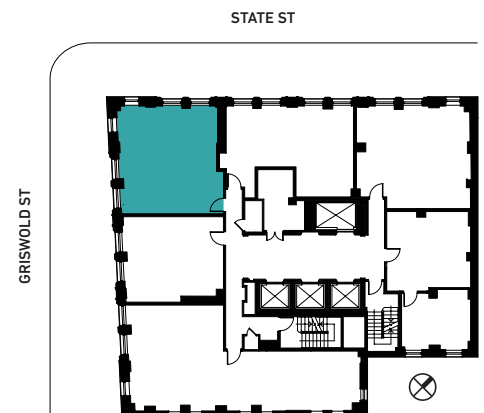

UNIT TYPE

Studio

AREA

570 SF

COLLECTION + FLOOR(S)

Griswold - 7, 9-14

THESTOTTDetroit.COM

833.693.9278

1150 GRISWOLD STREET, DETROIT

All designs, plans, specifications, sizes, features, dimensions, materials and prices are for graphic representation only and subject to change without notice. Rooms, dimensions and square footage are only approximations and are subject to change without notice. The features are representative only and the Developer/Owner reserves the right, without notice or approval, to make changes and substitutions to or remove features, materials, appliances and equipment itemized herein. E.&O.E. January 2018.