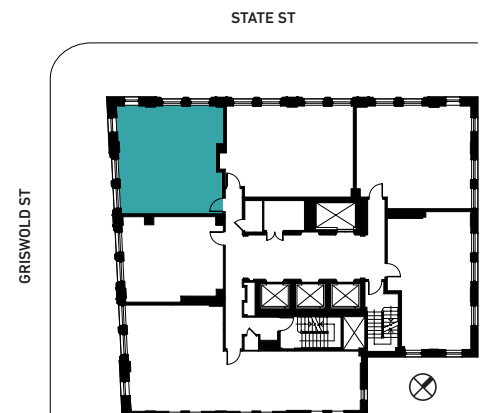

THESTOTTDetroit.COM

833.693.9278

1150 GRISWOLD STREET, DETROIT

All designs, plans, specifications, sizes, features, dimensions, materials and prices are for graphic representation only and subject to change without notice. Rooms, dimensions and square footage are only approximations and are subject to change without notice. The features are representative only and the Developer/Owner reserves the right, without notice or approval, to make changes and substitutions to or remove features, materials, appliances and equipment itemized herein. E.&O.E. January 2018.