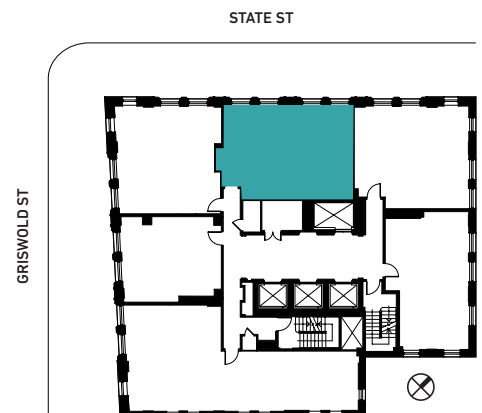

UNIT TYPE
1 Bedroom

AREA
593 SF

COLLECTION + FLOOR(S)
Griswold - 8-21
State - 22, 24-26

THESTOTTDetroit.COM

833.693.9278

1150 GRISWOLD STREET, DETROIT

All designs, plans, specifications, sizes, features, dimensions, materials and prices are for graphic representation only and subject to change without notice. Rooms, dimensions and square footage are only approximations and are subject to change without notice. The features are representative only and the Developer/Owner reserves the right, without notice or approval, to make changes and substitutions to or remove features, materials, appliances and equipment itemized herein. E.&O.E. January 2018.