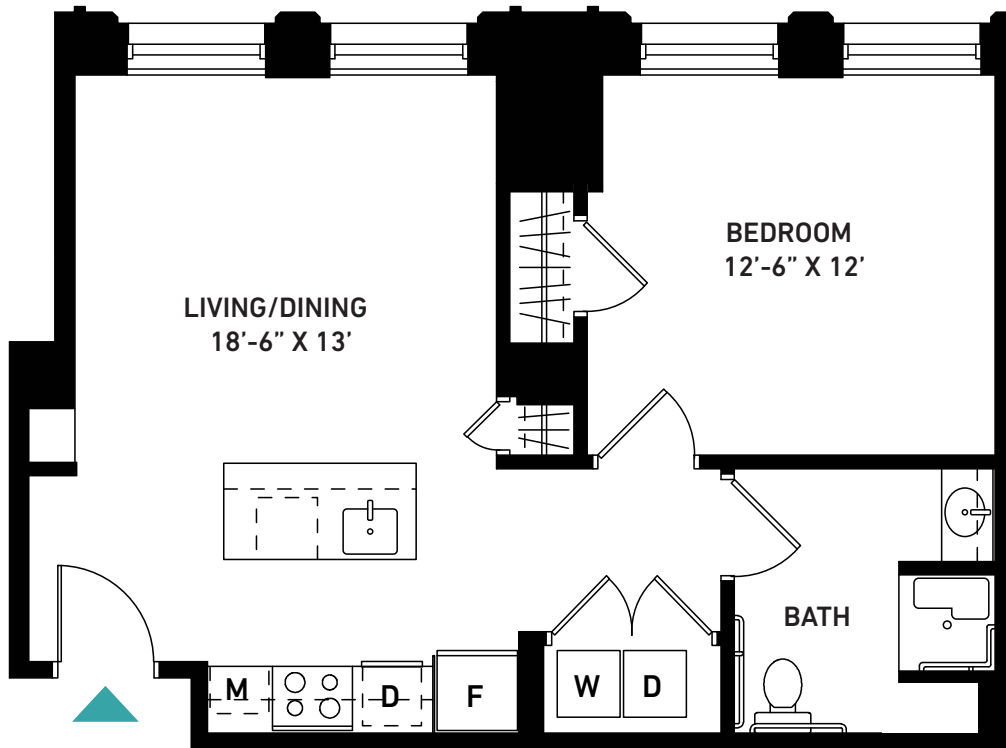

UNIT D (ADA)

THE STOTT

RESIDENCES

UNIT TYPE
1 Bedroom

AREA
593 SF

COLLECTION + FLOOR(S)
Griswold - 15

THESTOTTDetroit.COM

833.693.9278

1150 GRISWOLD STREET, DETROIT

All designs, plans, specifications, sizes, features, dimensions, materials and prices are for graphic representation only and subject to change without notice. Rooms, dimensions and square footage are only approximations and are subject to change without notice. The features are representative only and the Developer/Owner reserves the right, without notice or approval, to make changes and substitutions to or remove features, materials, appliances and equipment itemized herein. E.&O.E. January 2018.