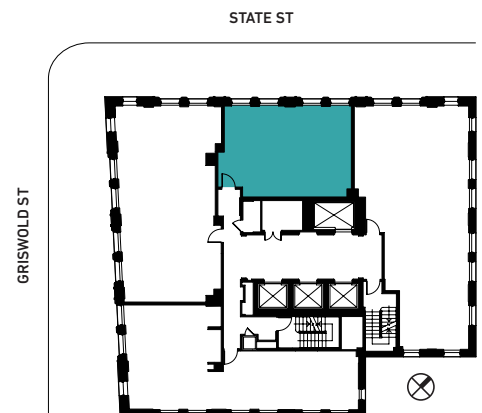

UNIT D (ADA)

THE STOTT

RESIDENCES

UNIT TYPE
1 Bedroom

AREA
593 SF

COLLECTION + FLOOR(S)
Griswold - 15

THESTOTTDetroit.COM

833.693.9278

1150 GRISWOLD STREET, DETROIT

All designs, plans, specifications, sizes, features, dimensions, materials and prices are for graphic representation only and subject to change without notice. Rooms, dimensions and square footage are only approximations and are subject to change without notice. The features are representative only and the Developer/Owner reserves the right, without notice or approval, to make changes and substitutions to or remove features, materials, appliances and equipment itemized herein. E.&O.E. January 2018.