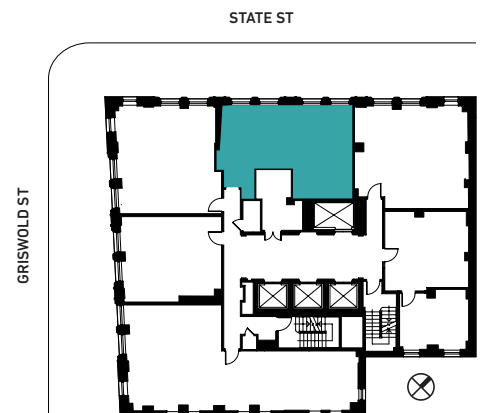

UNIT TYPE
1 Bedroom

AREA
593 SF

COLLECTION + FLOOR(S)
Griswold - 7, 17

THESTOTTDetroit.COM

833.693.9278

1150 GRISWOLD STREET, DETROIT

All designs, plans, specifications, sizes, features, dimensions, materials and prices are for graphic representation only and subject to change without notice. Rooms, dimensions and square footage are only approximations and are subject to change without notice. The features are representative only and the Developer/Owner reserves the right, without notice or approval, to make changes and substitutions to or remove features, materials, appliances and equipment itemized herein. E.&O.E. January 2018.