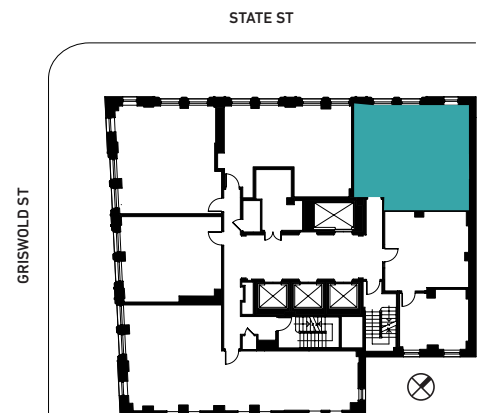

UNIT TYPE
1 Bedroom

AREA
582 SF

COLLECTION + FLOOR(S)
Griswold - 7-14

THESTOTTDETROIT.COM

833.693.9278

1150 GRISWOLD STREET, DETROIT

All designs, plans, specifications, sizes, features, dimensions, materials and prices are for graphic representation only and subject to change without notice. Rooms, dimensions and square footage are only approximations and are subject to change without notice. The features are representative only and the Developer/Owner reserves the right, without notice or approval, to make changes and substitutions to or remove features, materials, appliances and equipment itemized herein. E.&O.E. January 2018.