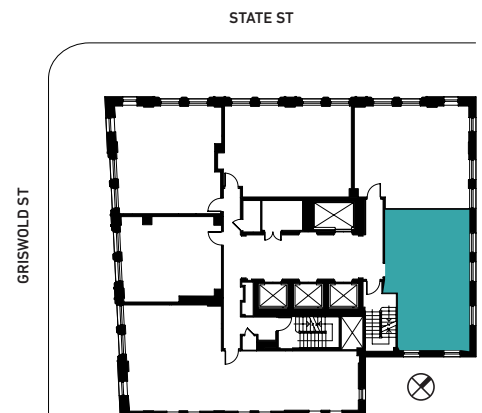

UNIT TYPE

1 Bedroom

AREA

540 SF

COLLECTION + FLOOR(S)

Griswold - 8-14

THESTOTTDETROIT.COM

833.693.9278

1150 GRISWOLD STREET, DETROIT

All designs, plans, specifications, sizes, features, dimensions, materials and prices are for graphic representation only and subject to change without notice. Rooms, dimensions and square footage are only approximations and are subject to change without notice. The features are representative only and the Developer/Owner reserves the right, without notice or approval, to make changes and substitutions to or remove features, materials, appliances and equipment itemized herein. E.&O.E. January 2018.