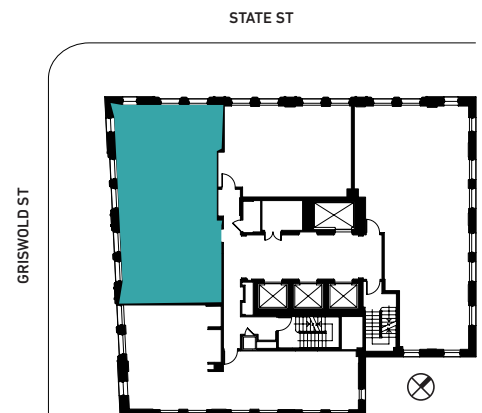

UNIT TYPE
2 Bedroom

AREA
1,000 SF

COLLECTION + FLOOR(S)
Griswold - 15-21
State - 22, 24-25

THESTOTTDETROIT.COM

833.693.9278

1150 GRISWOLD STREET, DETROIT

All designs, plans, specifications, sizes, features, dimensions, materials and prices are for graphic representation only and subject to change without notice. Rooms, dimensions and square footage are only approximations and are subject to change without notice. The features are representative only and the Developer/Owner reserves the right, without notice or approval, to make changes and substitutions to or remove features, materials, appliances and equipment itemized herein. E.&O.E. January 2018.

UNIT G (ADA)

THE STOTT

RESIDENCES

UNIT TYPE

2 Bedroom

AREA

1,000 SF

COLLECTION + FLOOR(S)