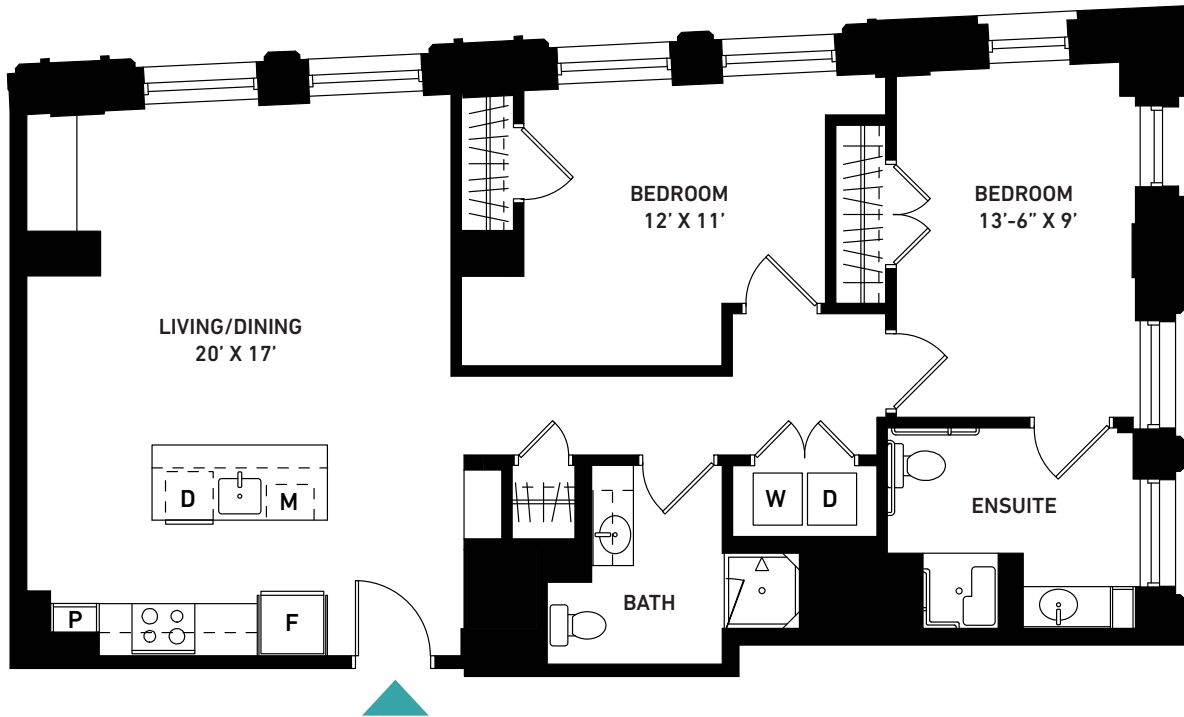

UNIT TYPE
2 Bedroom

AREA
1,000 SF

COLLECTION + FLOOR(S)
Griswold - 15-21
State - 22, 24-25

THESTOTTDETROIT.COM

833.693.9278

1150 GRISWOLD STREET, DETROIT

All designs, plans, specifications, sizes, features, dimensions, materials and prices are for graphic representation only and subject to change without notice. Rooms, dimensions and square footage are only approximations and are subject to change without notice. The features are representative only and the Developer/Owner reserves the right, without notice or approval, to make changes and substitutions to or remove features, materials, appliances and equipment itemized herein. E.&O.E. January 2018.

UNIT G (ADA)

THE STOTT

RESIDENCES

UNIT TYPE

2 Bedroom

AREA

1,000 SF

COLLECTION + FLOOR(S)