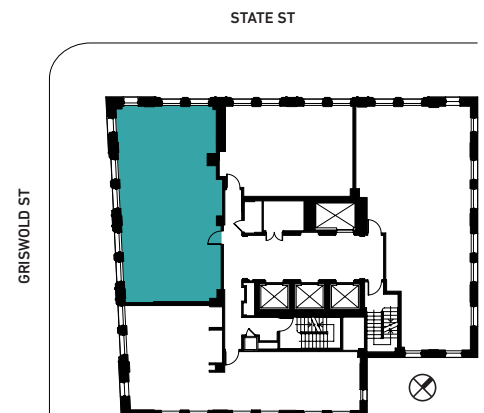

UNIT TYPE
2 Bedroom

AREA
1,000 SF

COLLECTION + FLOOR(S)
Griswold - 15-21
State - 22, 24-25

THESTOTTDETROIT.COM

833.693.9278

1150 GRISWOLD STREET, DETROIT

All designs, plans, specifications, sizes, features, dimensions, materials and prices are for graphic representation only and subject to change without notice. Rooms, dimensions and square footage are only approximations and are subject to change without notice. The features are representative only and the Developer/Owner reserves the right, without notice or approval, to make changes and substitutions to or remove features, materials, appliances and equipment itemized herein. E.&O.E. January 2018.

UNIT G (ADA)

THE STOTT

RESIDENCES

UNIT TYPE

2 Bedroom

AREA

1,000 SF

COLLECTION + FLOOR(S)

Griswold - 26

THESTOTTDETROIT.COM

833.693.9278

1150 GRISWOLD STREET, DETROIT

All designs, plans, specifications, sizes, features, dimensions, materials and prices are for graphic representation only and subject to change without notice. Rooms, dimensions and square footage are only approximations and are subject to change without notice. The features are representative only and the Developer/Owner reserves the right, without notice or approval, to make changes and substitutions to or remove features, materials, appliances and equipment itemized herein. E.&O.E. January 2018.