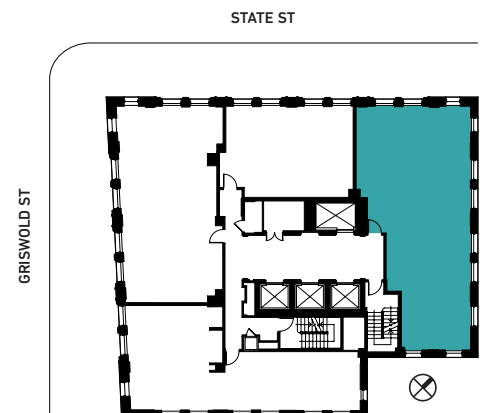

UNIT H

THE STOTT

RESIDENCES

UNIT TYPE

2 Bedroom

AREA

1,181 SF

COLLECTION + FLOOR(S)

Griswold - 15-21

State - 22, 24-26

THESTOTTDetroit.COM

833.693.9278

1150 GRISWOLD STREET, DETROIT

All designs, plans, specifications, sizes, features, dimensions, materials and prices are for graphic representation only and subject to change without notice. Rooms, dimensions and square footage are only approximations and are subject to change without notice. The features are representative only and the Developer/Owner reserves the right, without notice or approval, to make changes and substitutions to or remove features, materials, appliances and equipment itemized herein. E.&O.E. January 2018.