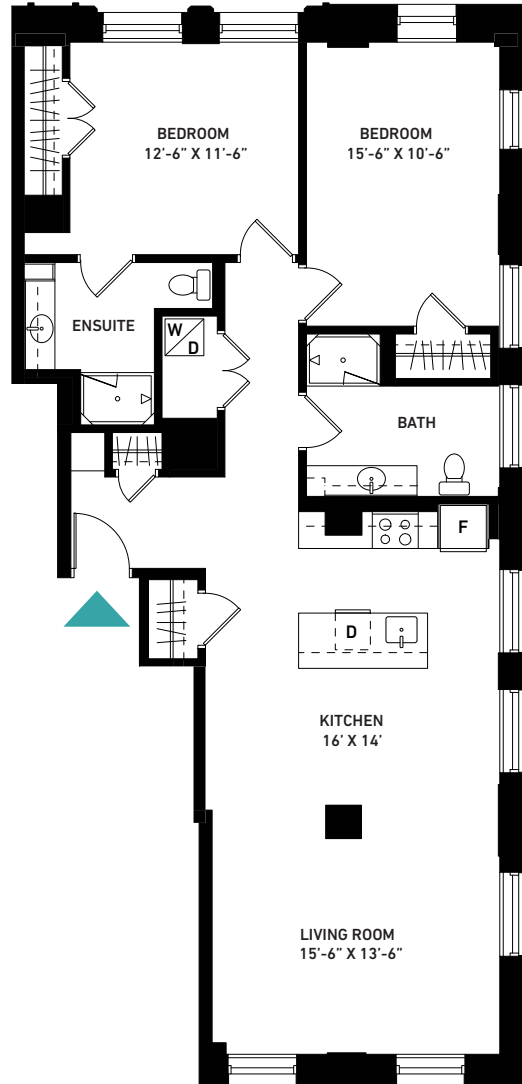

UNIT H

THE STOTT

RESIDENCES

UNIT TYPE

2 Bedroom

AREA

1,181 SF

COLLECTION + FLOOR(S)

Griswold - 15-21

State - 22, 24-26

THESTOTTDetroit.COM

833.693.9278

1150 GRISWOLD STREET, DETROIT

All designs, plans, specifications, sizes, features, dimensions, materials and prices are for graphic representation only and subject to change without notice. Rooms, dimensions and square footage are only approximations and are subject to change without notice. The features are representative only and the Developer/Owner reserves the right, without notice or approval, to make changes and substitutions to or remove features, materials, appliances and equipment itemized herein. E.&O.E. January 2018.