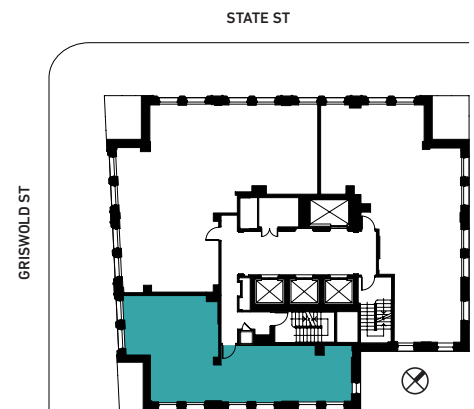

UNIT TYPE

2 Bedroom

AREA

871 SF

COLLECTION + FLOOR(S)

State - 27-29

THESTOTTDetroit.COM

833.693.9278

1150 GRISWOLD STREET, DETROIT

All designs, plans, specifications, sizes, features, dimensions, materials and prices are for graphic representation only and subject to change without notice. Rooms, dimensions and square footage are only approximations and are subject to change without notice. The features are representative only and the Developer/Owner reserves the right, without notice or approval, to make changes and substitutions to or remove features, materials, appliances and equipment itemized herein. E.&O.E. January 2018.