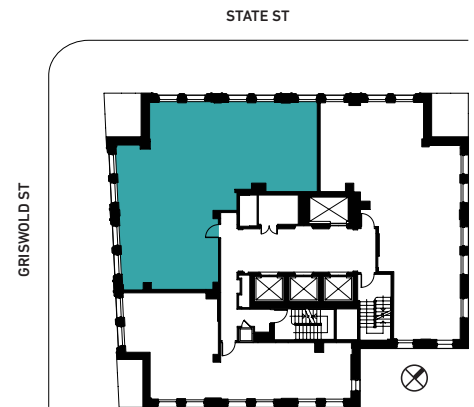

UNIT TYPE
3 Bedroom

AREA
1,396 SF

COLLECTION + FLOOR(S)
State - 27-28

THESTOTTDETROIT.COM

833.693.9278

1150 GRISWOLD STREET, DETROIT

All designs, plans, specifications, sizes, features, dimensions, materials and prices are for graphic representation only and subject to change without notice. Rooms, dimensions and square footage are only approximations and are subject to change without notice. The features are representative only and the Developer/Owner reserves the right, without notice or approval, to make changes and substitutions to or remove features, materials, appliances and equipment itemized herein. E.&O.E. January 2018.