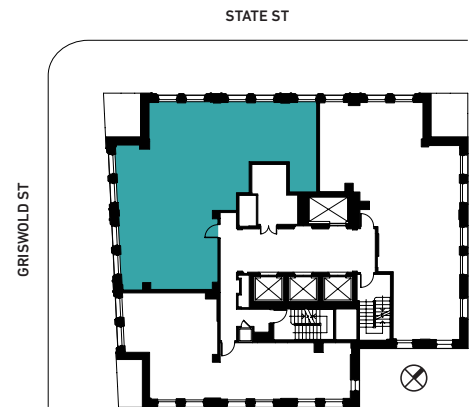

UNIT TYPE
2 Bedroom

AREA
1,396 SF

COLLECTION + FLOOR(S)
State - 29

THESTOTTDetroit.COM

833.693.9278

1150 GRISWOLD STREET, DETROIT

All designs, plans, specifications, sizes, features, dimensions, materials and prices are for graphic representation only and subject to change without notice. Rooms, dimensions and square footage are only approximations and are subject to change without notice. The features are representative only and the Developer/Owner reserves the right, without notice or approval, to make changes and substitutions to or remove features, materials, appliances and equipment itemized herein. E.&O.E. January 2018.