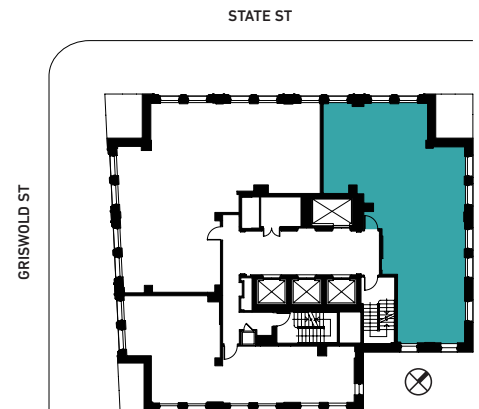

**UNIT TYPE**

3 Bedroom

**AREA**

1,207 SF

**COLLECTION + FLOOR(S)**

State - 27-29

THESTOTTDetroit.COM

833.693.9278

1150 GRISWOLD STREET, DETROIT

All designs, plans, specifications, sizes, features, dimensions, materials and prices are for graphic representation only and subject to change without notice. Rooms, dimensions and square footage are only approximations and are subject to change without notice. The features are representative only and the Developer/Owner reserves the right, without notice or approval, to make changes and substitutions to or remove features, materials, appliances and equipment itemized herein. E.&O.E. January 2018.