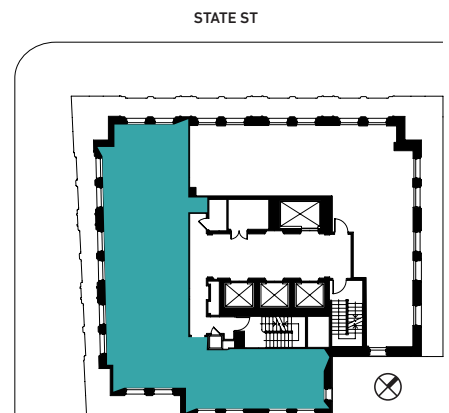

**UNIT TYPE**  
3 Bedroom

**AREA**  
1,472 SF

**COLLECTION + FLOOR(S)**  
State - 30

THESTOTTDETROIT.COM

833.693.9278

1150 GRISWOLD STREET, DETROIT

All designs, plans, specifications, sizes, features, dimensions, materials and prices are for graphic representation only and subject to change without notice. Rooms, dimensions and square footage are only approximations and are subject to change without notice. The features are representative only and the Developer/Owner reserves the right, without notice or approval, to make changes and substitutions to or remove features, materials, appliances and equipment itemized herein. E.&O.E. January 2018.