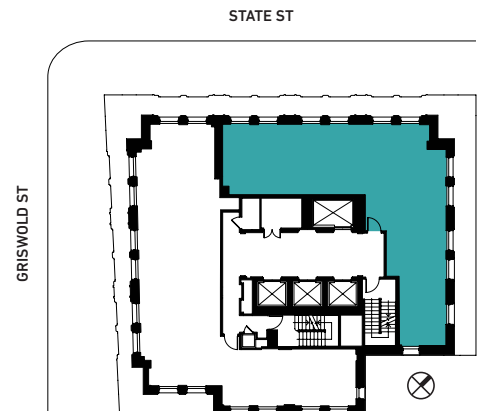

UNIT TYPE
2 Bedroom

AREA
1,246 SF

COLLECTION + FLOOR(S)
State - 30

THESTOTTDETROIT.COM

833.693.9278

1150 GRISWOLD STREET, DETROIT

All designs, plans, specifications, sizes, features, dimensions, materials and prices are for graphic representation only and subject to change without notice. Rooms, dimensions and square footage are only approximations and are subject to change without notice. The features are representative only and the Developer/Owner reserves the right, without notice or approval, to make changes and substitutions to or remove features, materials, appliances and equipment itemized herein. E.&O.E. January 2018.