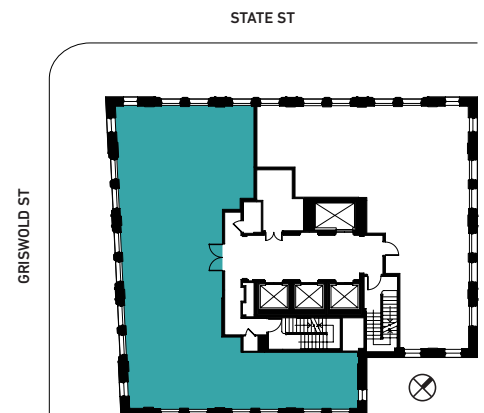

UNIT TYPE
3 Bedroom

AREA
2,088 SF

COLLECTION + FLOOR(S)
Capitol - 23

THESTOTTDETROIT.COM

833.693.9278

1150 GRISWOLD STREET, DETROIT

All designs, plans, specifications, sizes, features, dimensions, materials and prices are for graphic representation only and subject to change without notice. Rooms, dimensions and square footage are only approximations and are subject to change without notice. The features are representative only and the Developer/Owner reserves the right, without notice or approval, to make changes and substitutions to or remove features, materials, appliances and equipment itemized herein. E.&O.E. January 2018.