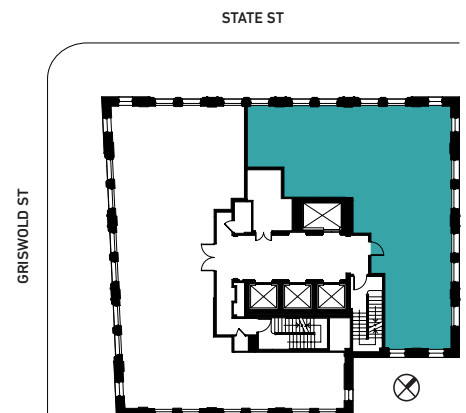

UNIT TYPE
2 Bedroom

AREA
1,527 SF

COLLECTION + FLOOR(S)
Capitol - 23

THESTOTTDetroit.COM

833.693.9278

1150 GRISWOLD STREET, DETROIT

All designs, plans, specifications, sizes, features, dimensions, materials and prices are for graphic representation only and subject to change without notice. Rooms, dimensions and square footage are only approximations and are subject to change without notice. The features are representative only and the Developer/Owner reserves the right, without notice or approval, to make changes and substitutions to or remove features, materials, appliances and equipment itemized herein. E.&O.E. January 2018.