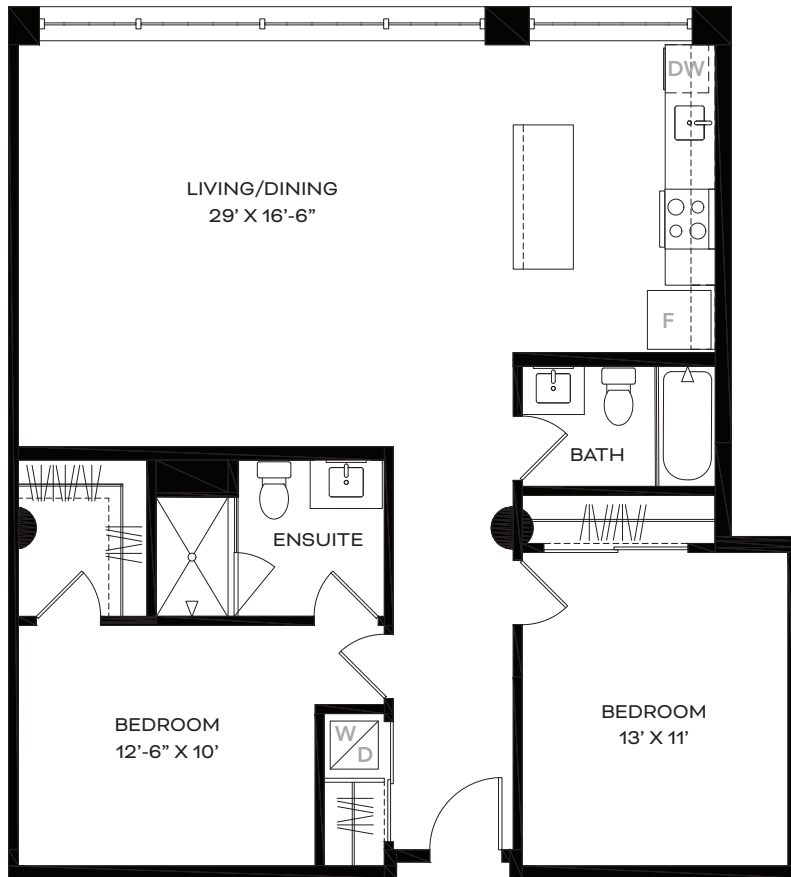

# The Assembly

## UNIT B4

Unit Type: 2 Bed

Floor: 4

Area: 979 SF

[Info@TheAssemblyDetroit.com](mailto:Info@TheAssemblyDetroit.com)

[TheAssemblyDetroit.com](http://TheAssemblyDetroit.com)

Call 833.702.7011

1702 W Fort Street, Detroit, MI 48233