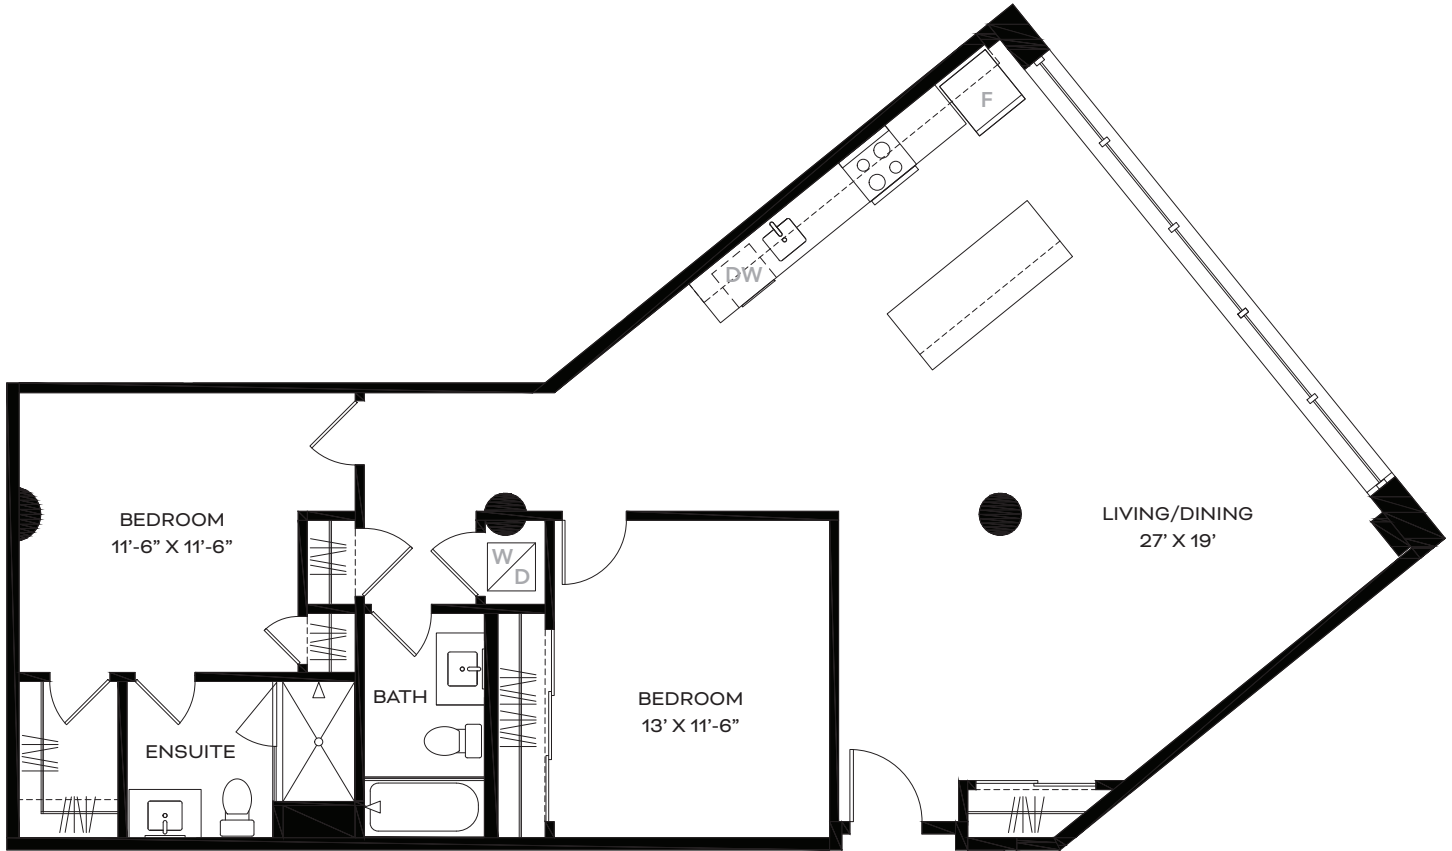

The Assembly

UNIT B9

Unit Type: 2 Bed

Floor: 4

Area: 1,163 SF

Info@TheAssemblyDetroit.com

TheAssemblyDetroit.com

Call 833.702.7011

1702 W Fort Street, Detroit, MI 48233

All designs, plans, specifications, sizes, features, dimensions, materials and prices are for graphic representation only and are subject to change without notice. Rooms, dimensions and square footage are only approximations and are representative only and the Developer/Owner reserves the right, without notice or approval to make changes and substitutions to or remove features, materials, appliances and equipment itemized herein. E. & O.E. November 2018.