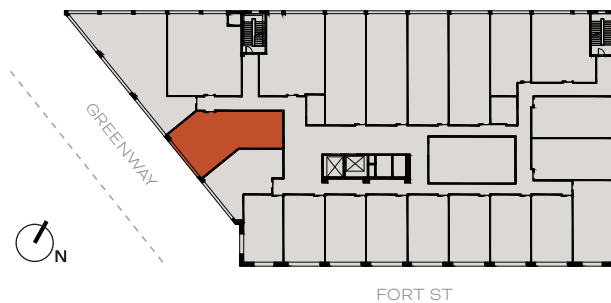

The Assembly

UNIT B9

Unit Type: 2 Bed

Floor: 4

Area: 1,163 SF

Info@TheAssemblyDetroit.com

TheAssemblyDetroit.com

Call 833.702.7011