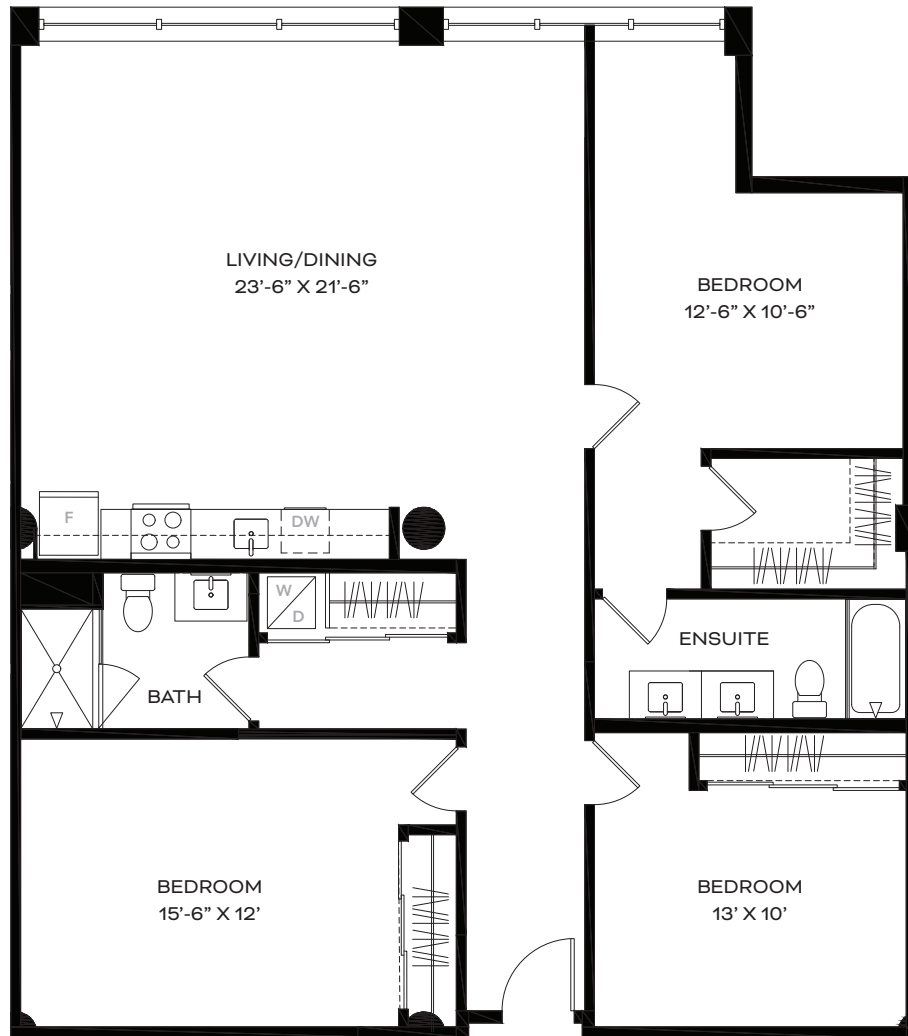

The Assembly

UNIT B11

Unit Type: 3 Bed

Floor: 4

Area: 1,446 SF

Info@TheAssemblyDetroit.com

TheAssemblyDetroit.com

Call 833.702.7011

1702 W Fort Street, Detroit, MI 48233

All designs, plans, specifications, sizes, features, dimensions, materials and prices are for graphic representation only and are subject to change without notice. Rooms, dimensions and square footage are only approximations and are representative only and the Developer/Owner reserves the right, without notice or approval to make changes and substitutions to or remove features, materials, appliances and equipment itemized herein. E. & O.E. November 2018.