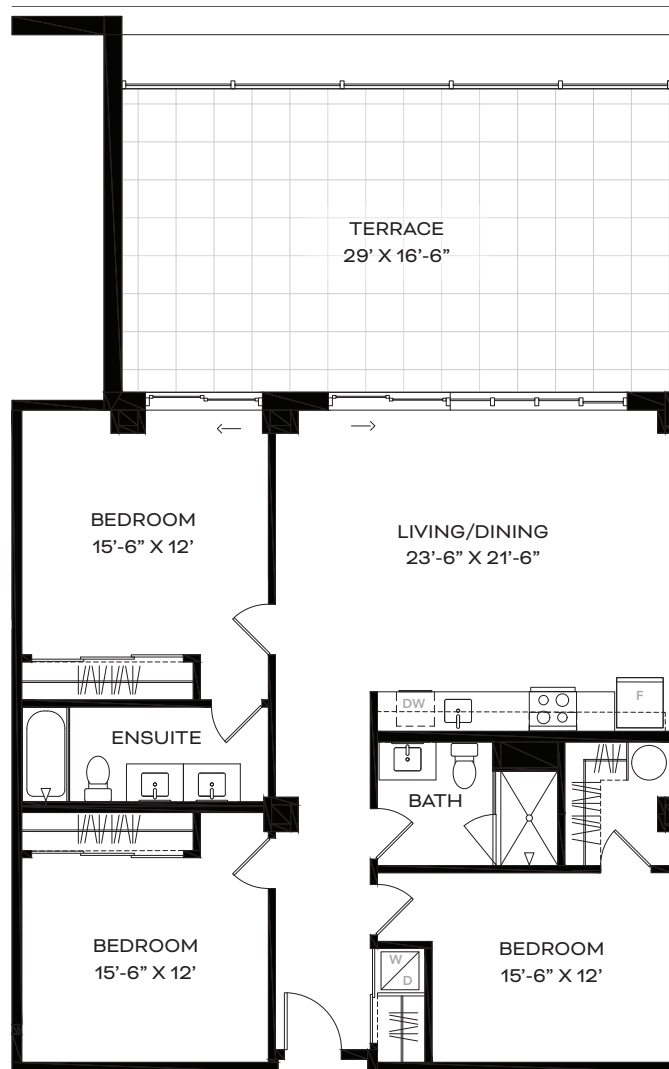

# The Assembly

## UNIT C1

Unit Type:	3 Bed
Floor:	5
Unit Area:	1,147 SF
Private Outdoor Area:	475 SF
Total Area:	1,622 SF
Info@TheAssemblyDetroit.com	