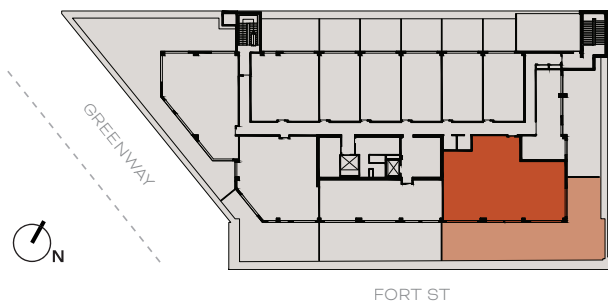

## UNIT C3

Unit Type: 3 Bed  
 Floor: 5  
 Unit Area: 2,500 SF  
 Private Outdoor Area: 1,750 SF  
 Total Area: 4,250 SF  
[Info@TheAssemblyDetroit.com](mailto:Info@TheAssemblyDetroit.com)