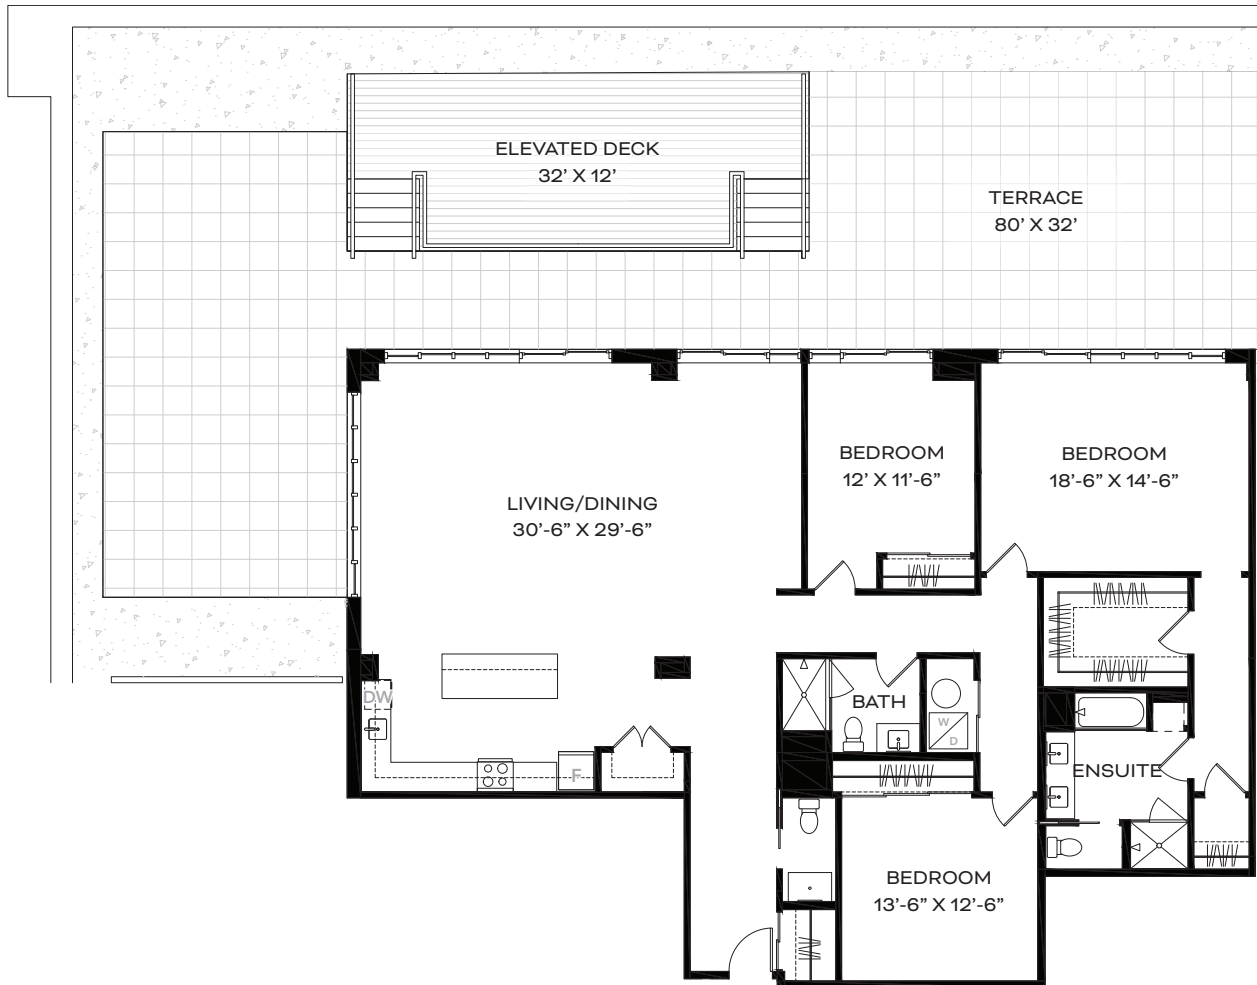

# The Assembly

## UNIT C3

Unit Type: 3 Bed  
 Floor: 5  
 Unit Area: 2,500 SF  
 Private Outdoor Area: 1,750 SF  
 Total Area: 4,250 SF  
[Info@TheAssemblyDetroit.com](mailto:Info@TheAssemblyDetroit.com)