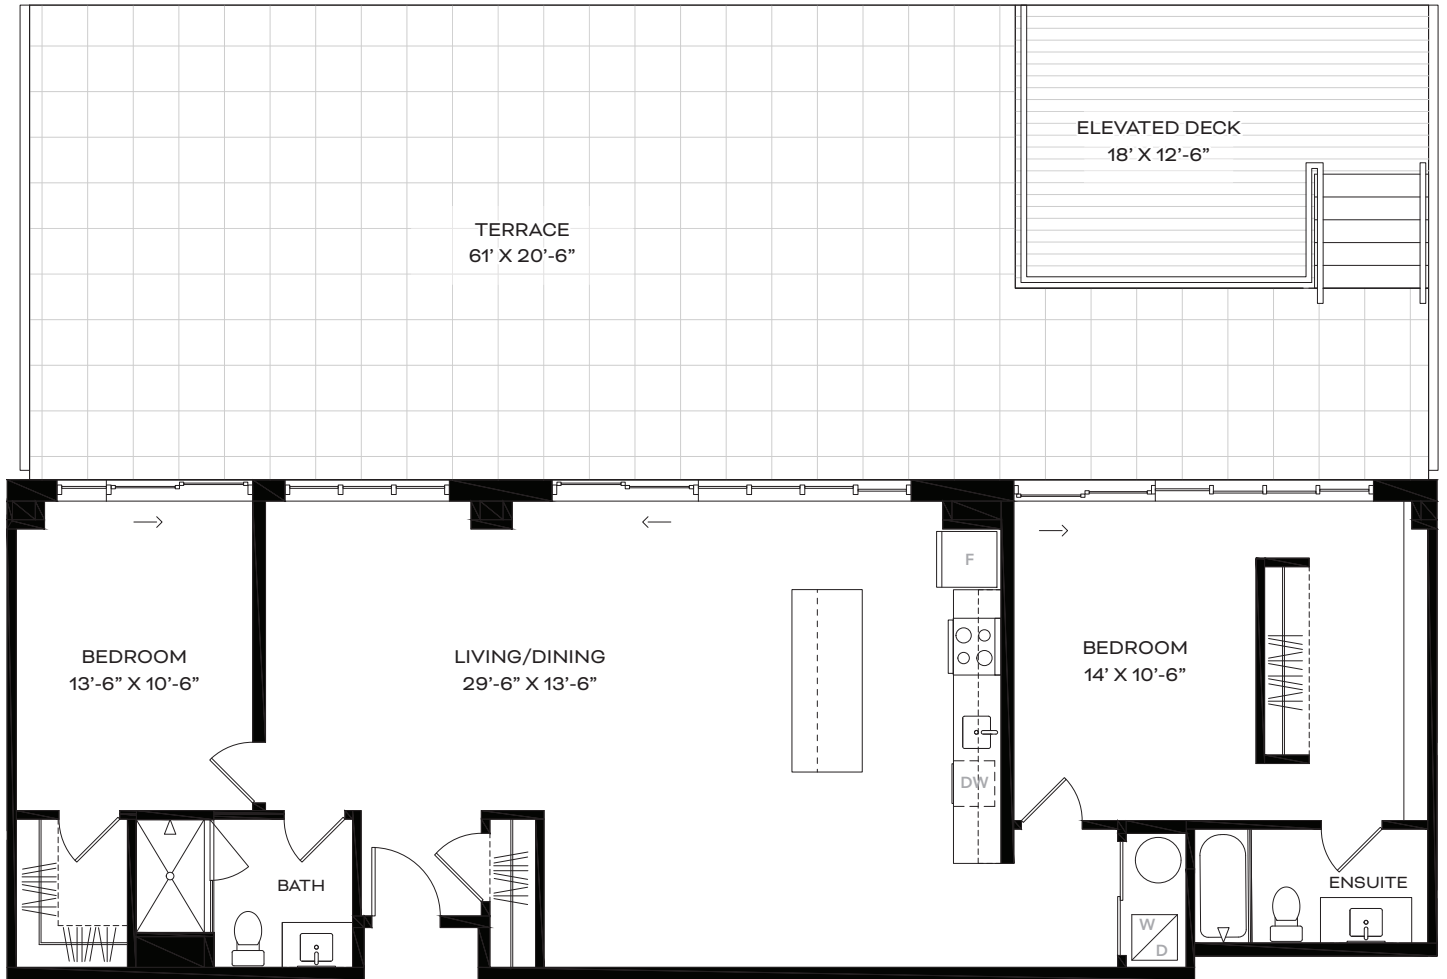

## UNIT C4

Unit Type: 2 Bed  
Floor: 5  
Unit Area: 1,106 SF  
Private Outdoor Area: 1,275 SF  
Total Area: 2,381 SF  
[Info@TheAssemblyDetroit.com](mailto:Info@TheAssemblyDetroit.com)

[TheAssemblyDetroit.com](http://TheAssemblyDetroit.com)