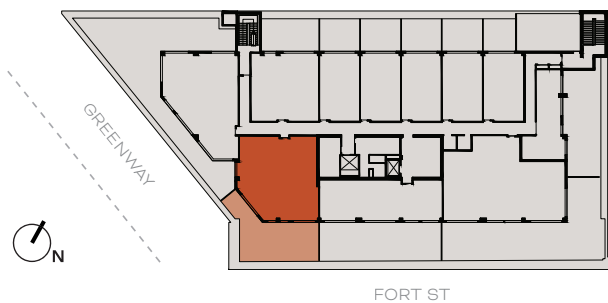

## UNIT C5

Unit Type: 3 Bed  
 Floor: 5  
 Unit Area: 1,561 SF  
 Private Outdoor Area: 1,025 SF  
 Total Area: 2,586 SF  
[Info@TheAssemblyDetroit.com](mailto:Info@TheAssemblyDetroit.com)