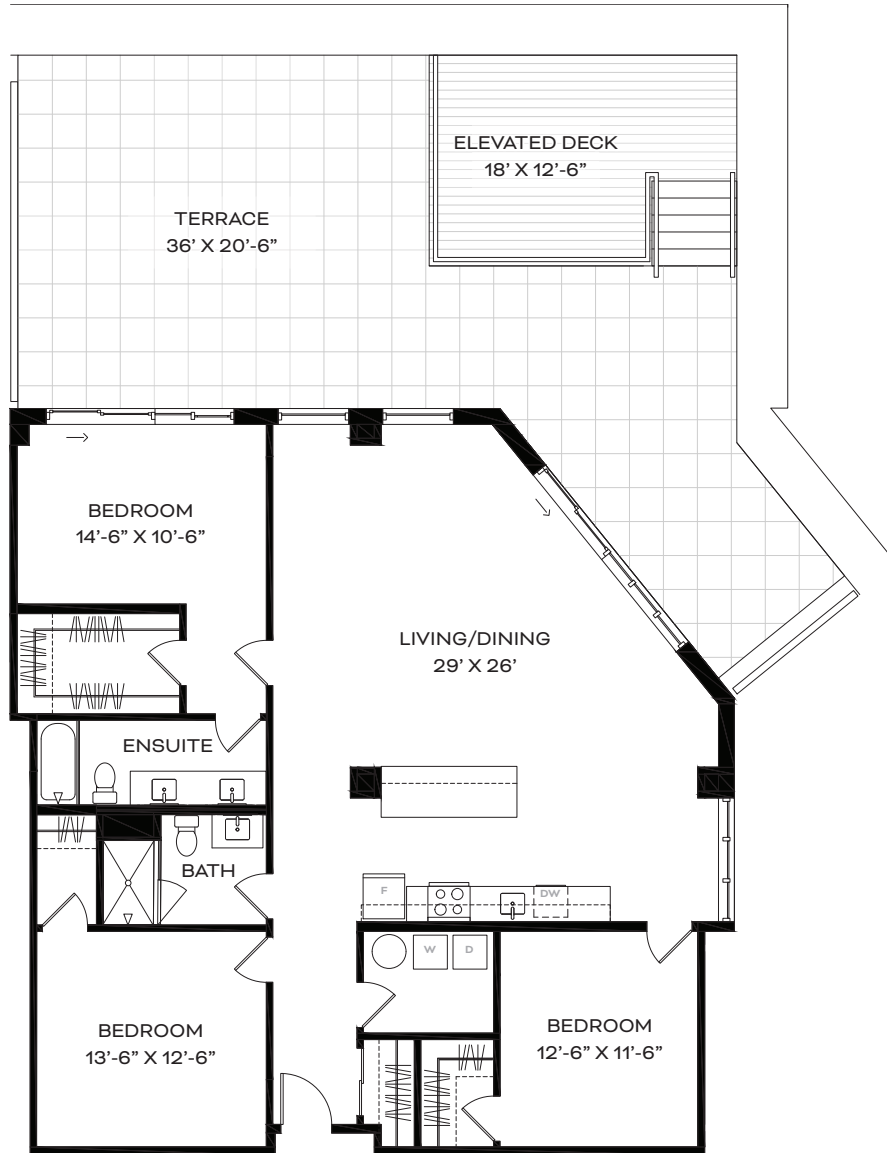

# The Assembly

## UNIT C5

Unit Type: 3 Bed  
 Floor: 5  
 Unit Area: 1,561 SF  
 Private Outdoor Area: 1,025 SF  
 Total Area: 2,586 SF  
[Info@TheAssemblyDetroit.com](mailto:Info@TheAssemblyDetroit.com)