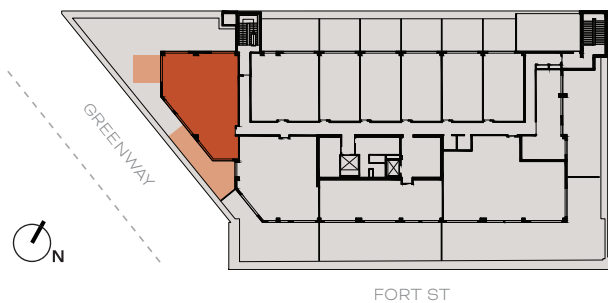

The Assembly

UNIT C6

Unit Type: 2 Bed
Floor: 5
Unit Area: 1,600 SF
Private Outdoor Area: 675 SF
Total Area: 2,275 SF
Info@TheAssemblyDetroit.com

TheAssemblyDetroit.com

Call 833.702.7011

1702 W Fort Street, Detroit, MI 48233