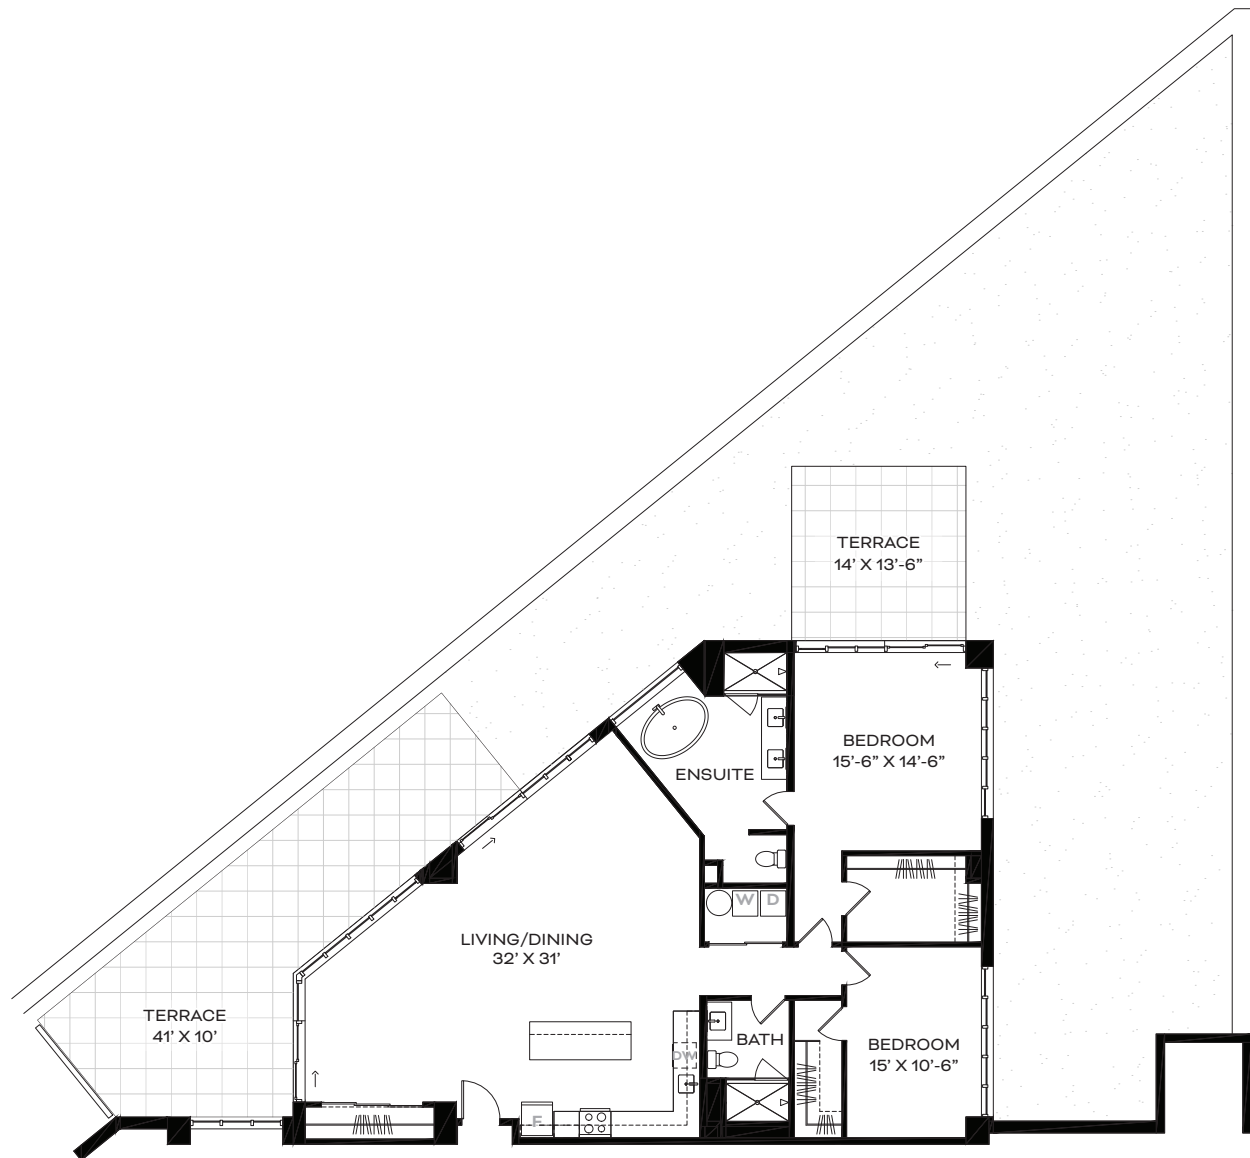

The Assembly

UNIT C6

Unit Type: 2 Bed
Floor: 5
Unit Area: 1,600 SF
Private Outdoor Area: 675 SF
Total Area: 2,275 SF
Info@TheAssemblyDetroit.com

TheAssemblyDetroit.com

Call 833.702.7011

1702 W Fort Street, Detroit, MI 48233

All designs, plans, specifications, sizes, features, dimensions, materials and prices are for graphic representation only and are subject to change without notice. Rooms, dimensions and square footage are only approximations and are representative only and the Developer/Owner reserves the right, without notice or approval to make changes and substitutions to or remove features, materials, appliances and equipment itemized herein. E. & O.E. November 2018.