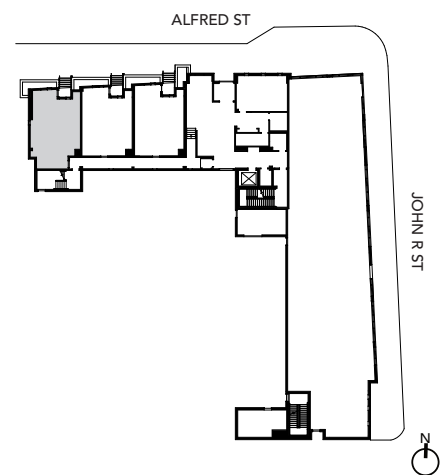

FLOOR PLAN

UNIT 01A

Unit Type	1 Bed, 1 Bath
Floor	1
Area	665 SF

OVERVIEW

FLOOR 1

All designs, plans, specifications, sizes, features, dimensions, materials and prices are for graphic representation only and are subject to change without notice. Rooms, dimensions and square footage are only approximations and are representative only and the Developer/ Owner reserves the right, without notice or approval to make changes and substitutions to or remove features, materials, appliances and equipment itemized herein. E. & O.E. April 2019.