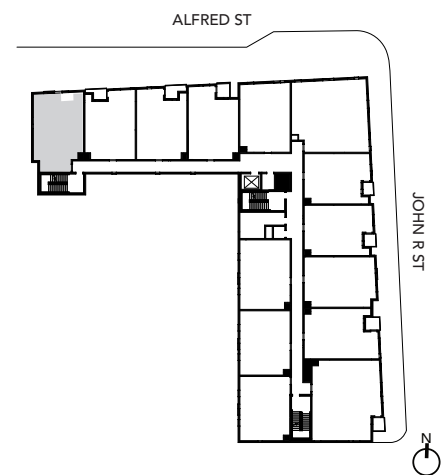

## FLOOR PLAN

UNIT 01C	
Unit Type	1 Bed, 1 Bath
Floors	3 - 4
Area	735 SF

## OVERVIEW FLOOR 3

All designs, plans, specifications, sizes, features, dimensions, materials and prices are for graphic representation only and are subject to change without notice. Rooms, dimensions and square footage are only approximations and are representative only and the Developer/ Owner reserves the right, without notice or approval to make changes and substitutions to or remove features, materials, appliances and equipment itemized herein. E. & O.E. April 2019.