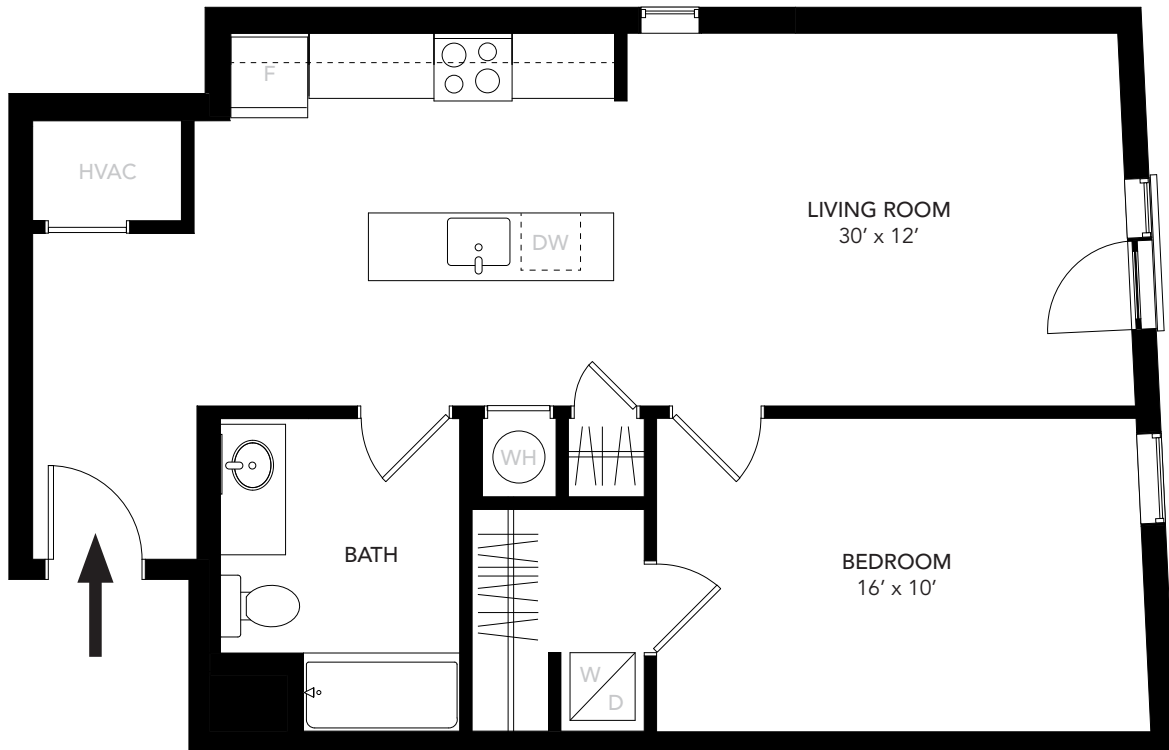

## FLOOR PLAN

UNIT 01C	
Unit Type	1 Bed, 1 Bath
Floors	3 - 4
Area	735 SF

## OVERVIEW FLOOR 3

All designs, plans, specifications, sizes, features, dimensions, materials and prices are for graphic representation only and are subject to change without notice. Rooms, dimensions and square footage are only approximations and are representative only and the Developer/ Owner reserves the right, without notice or approval to make changes and substitutions to or remove features, materials, appliances and equipment itemized herein. E. & O.E. April 2019.