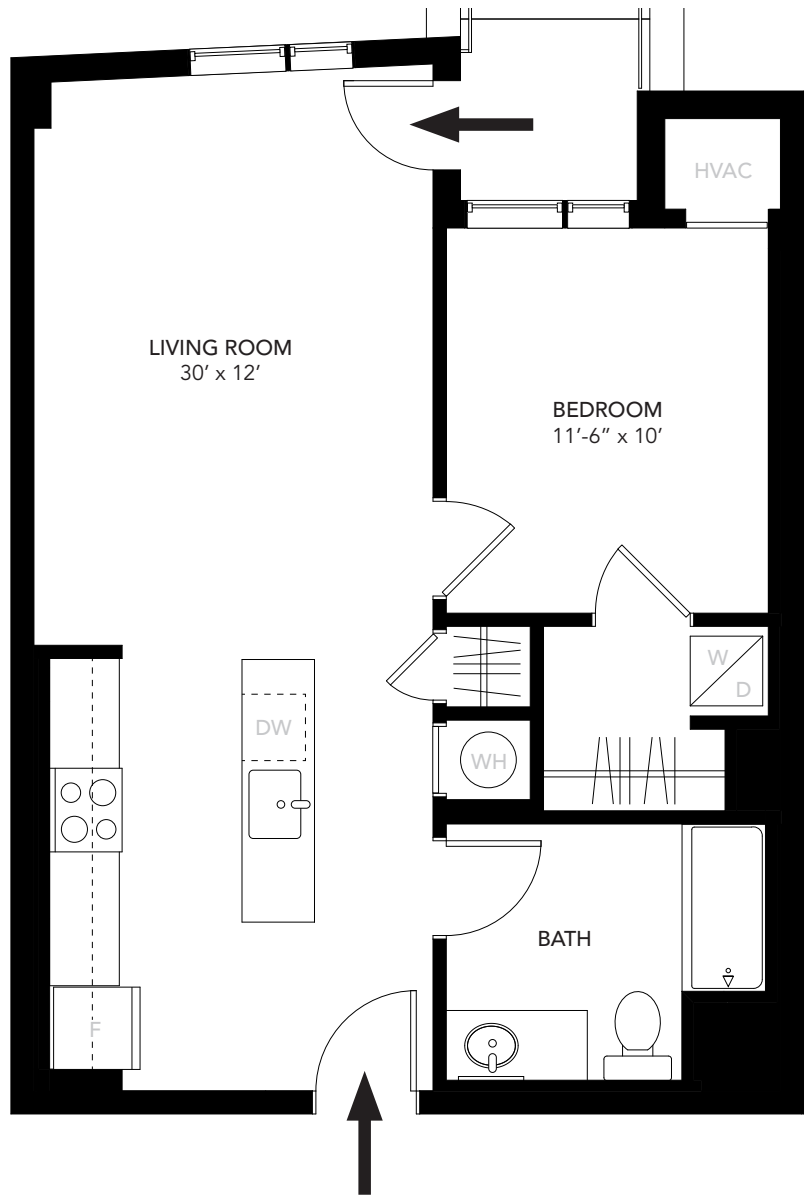

UNIT 02A	
Unit Type	1 Bed, 1 Bath
Floor	1
Area	600 SF

FLOOR PLAN

OVERVIEW FLOOR 1