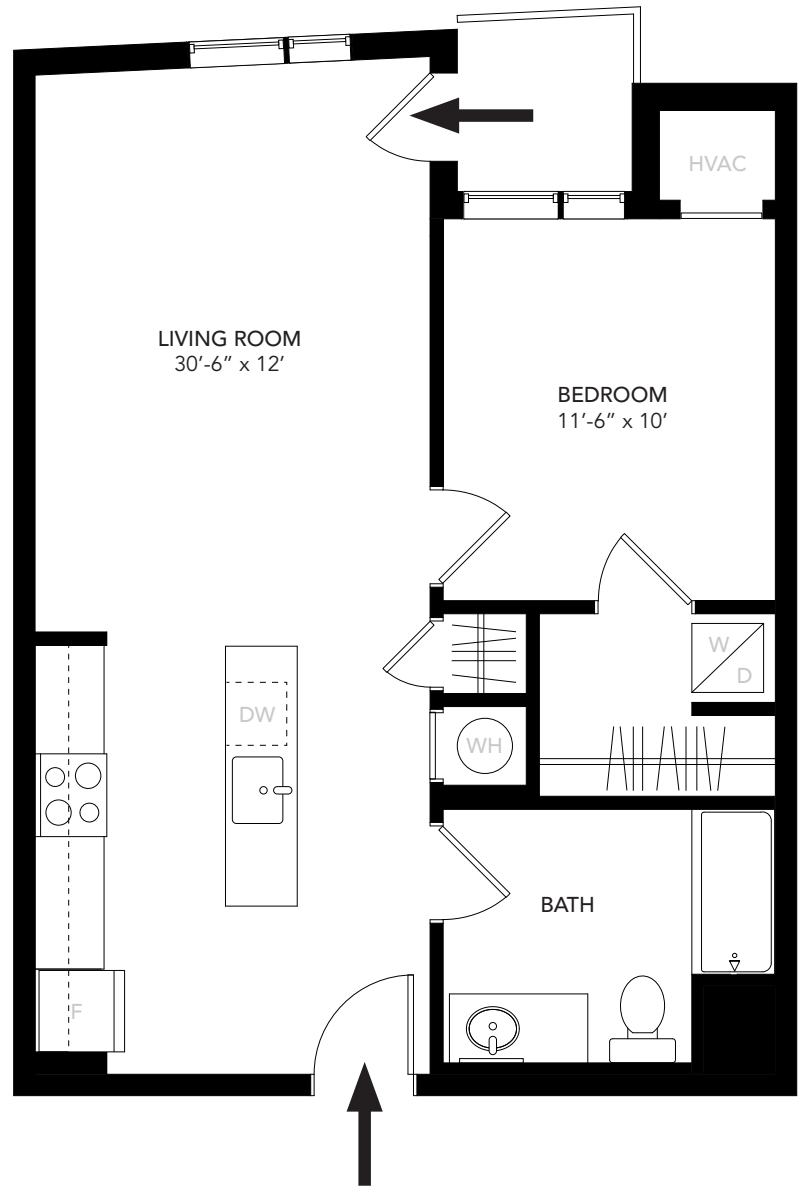

UNIT 02B	
Unit Type	1 Bed, 1 Bath
Floor	2
Area	620 SF

## FLOOR PLAN

## OVERVIEW FLOOR 2