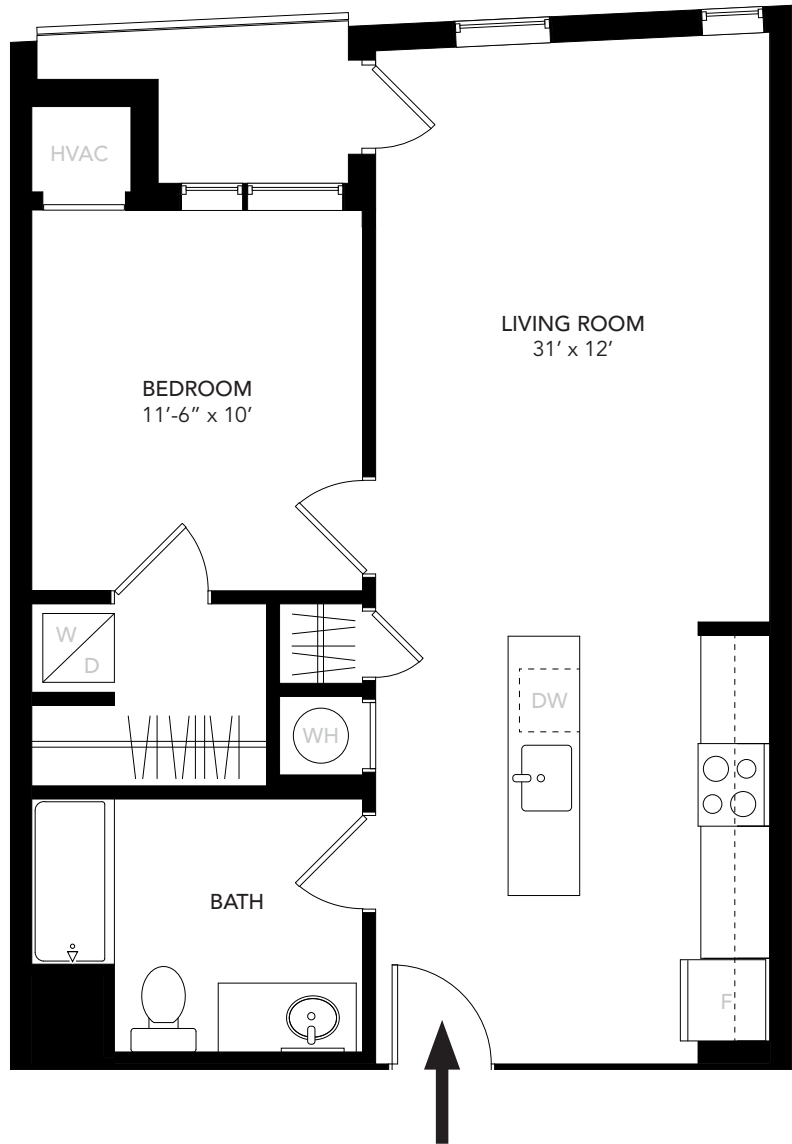

UNIT 02C	
Unit Type	1 Bed, 1 Bath
Floors	3 - 4
Area	630 SF

FLOOR PLAN

OVERVIEW FLOOR 3